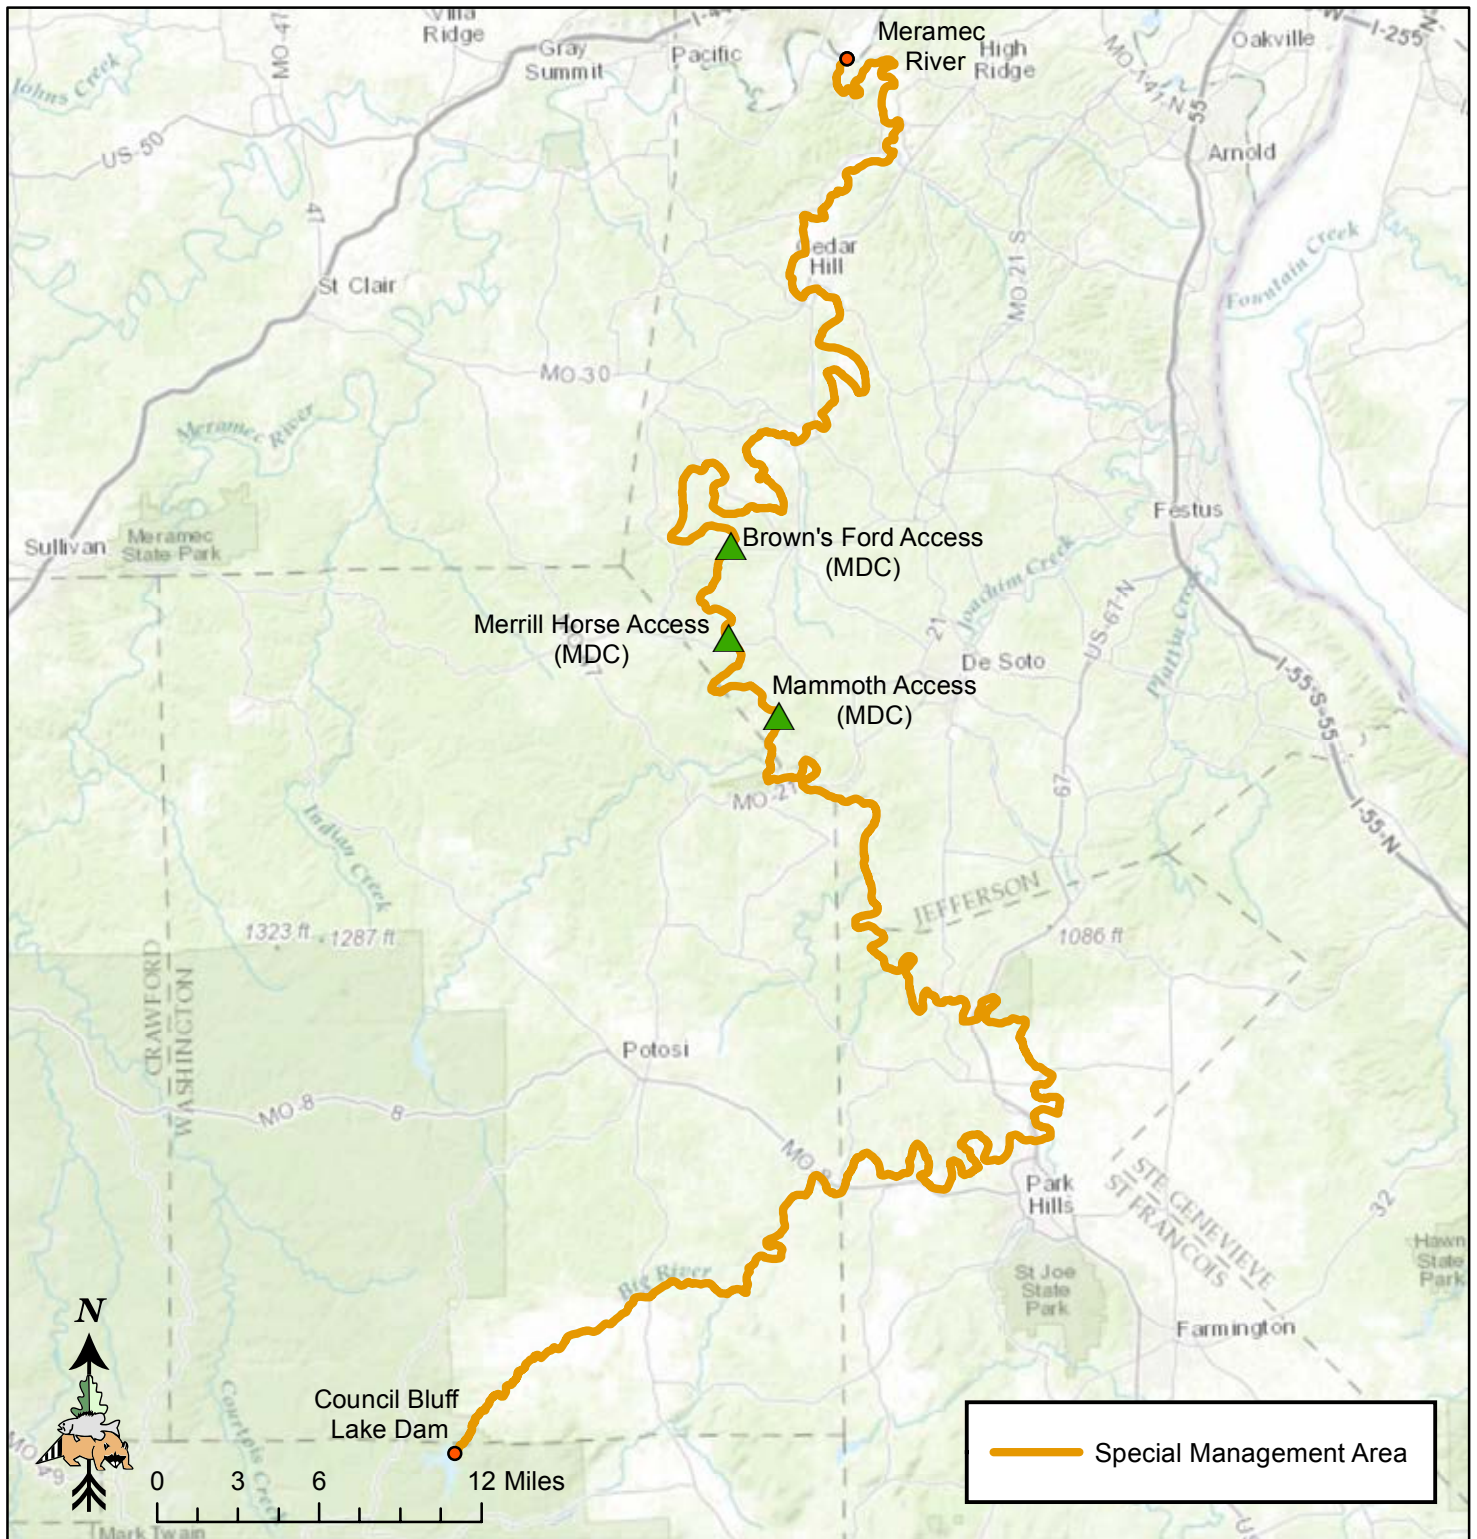

# Special Management Area

# Big River

## Smallmouth Bass

Minimum length limit = 15"

Daily limit = 1