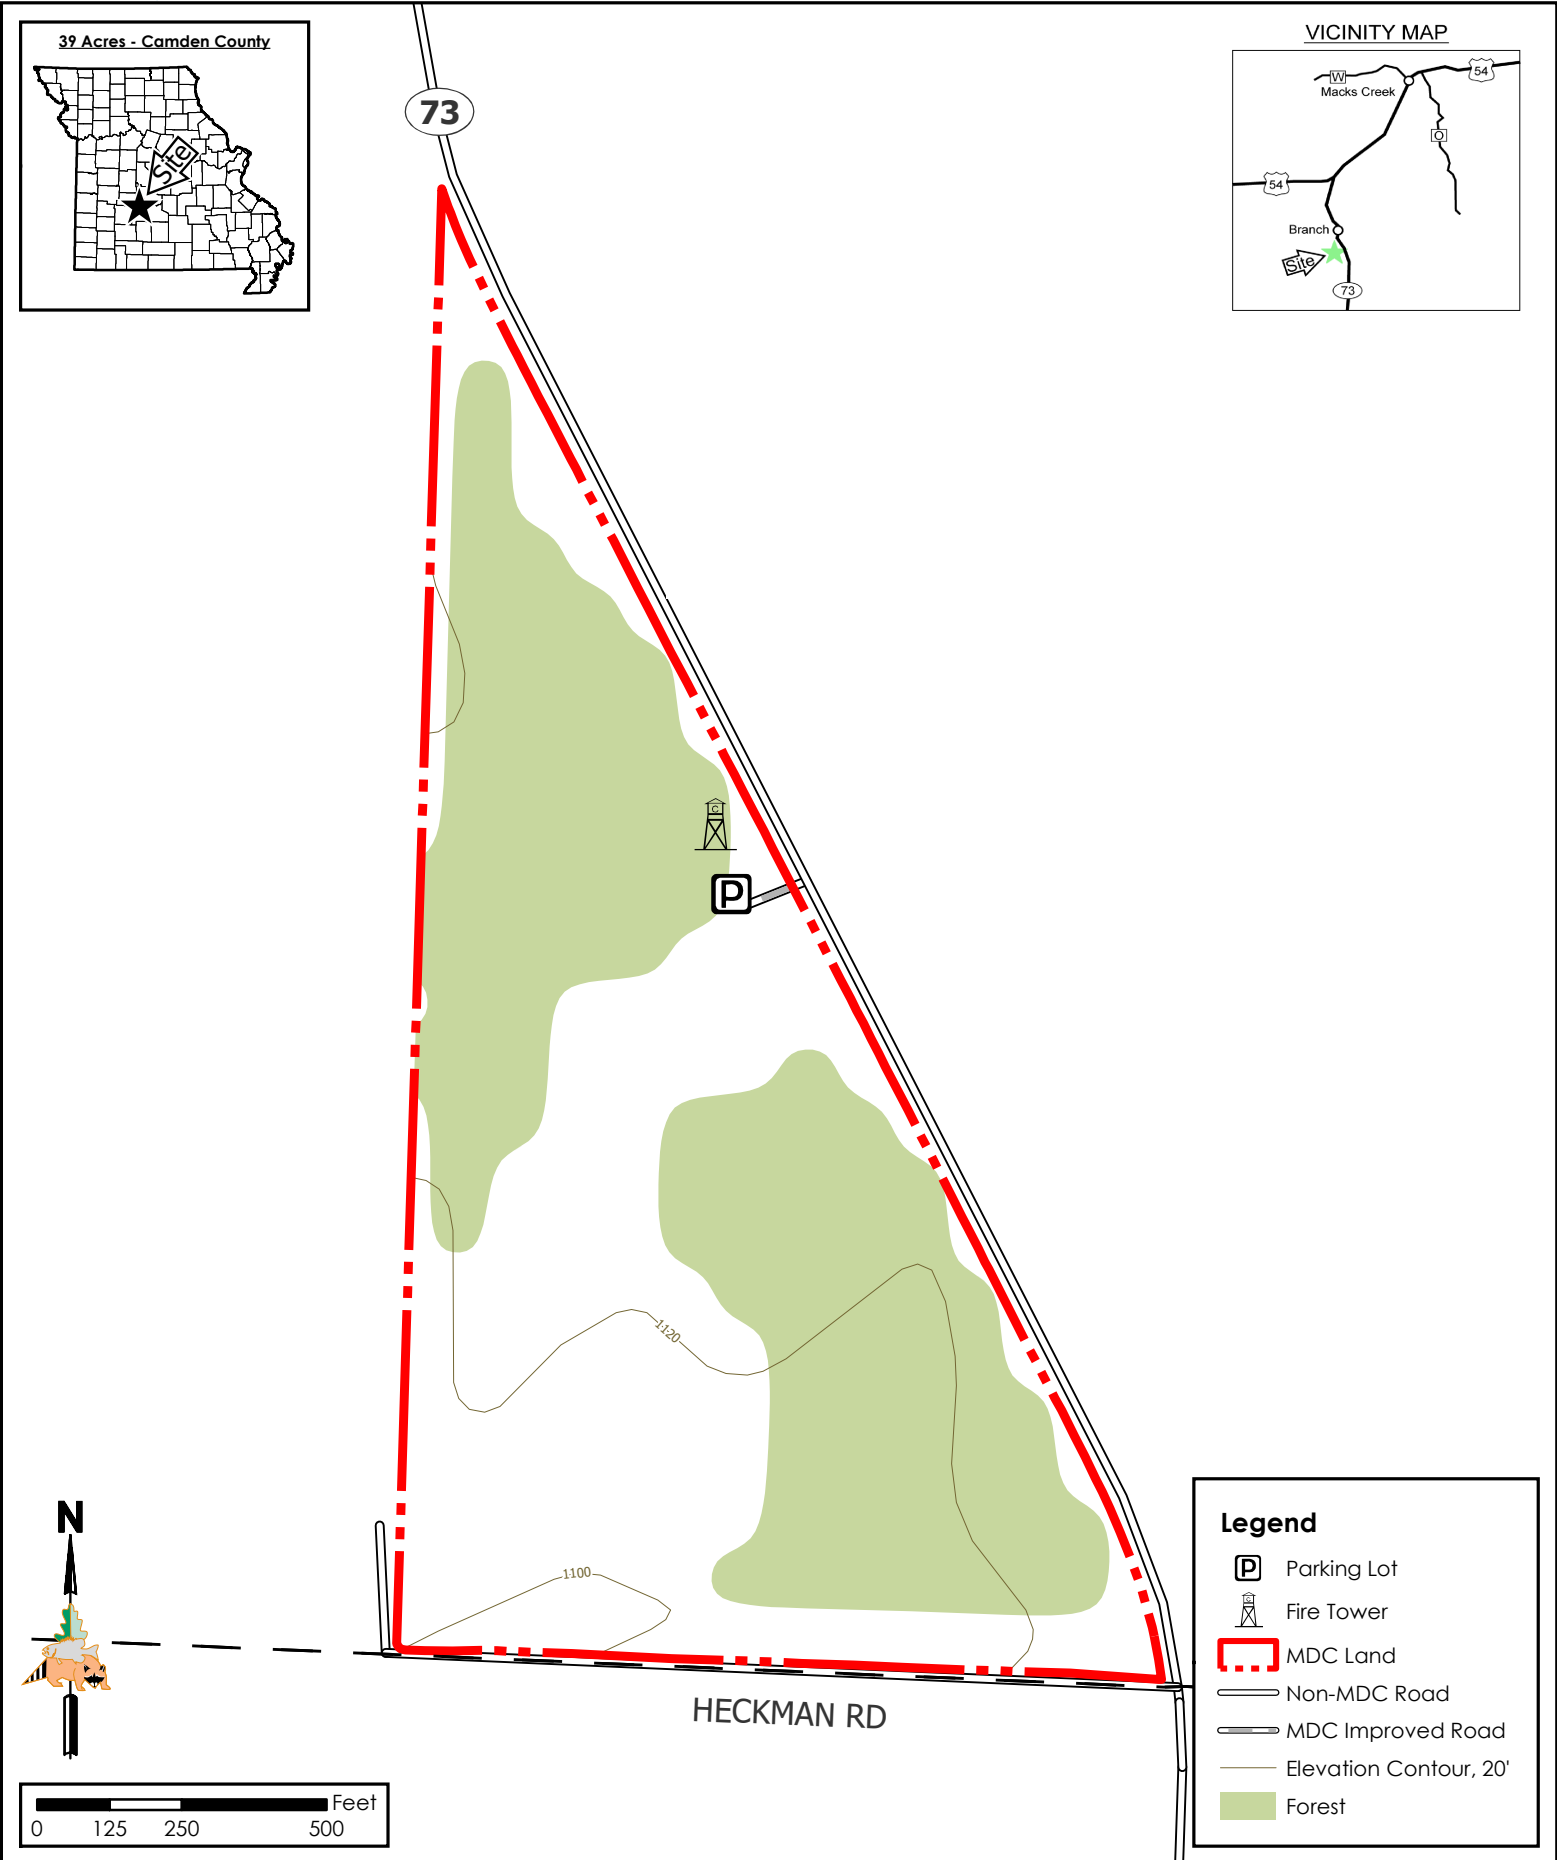

# Branch Towersite

Conservation Commission of the State of Missouri ©

Last Updated - 5/10/2021

**Legend**

- Parking Lot
- Fire Tower
- MDC Land
- Non-MDC Road
- MDC Improved Road
- Elevation Contour, 20'
- Forest

MAP DISCLAIMER: Although all data in this map have been compiled by the Missouri Department of Conservation, no warranty, expressed or implied, is made by the department as to the accuracy of the data and related materials. The act of distribution shall not constitute any such warranty, and no responsibility is assumed by the department in the use of these data or related materials.