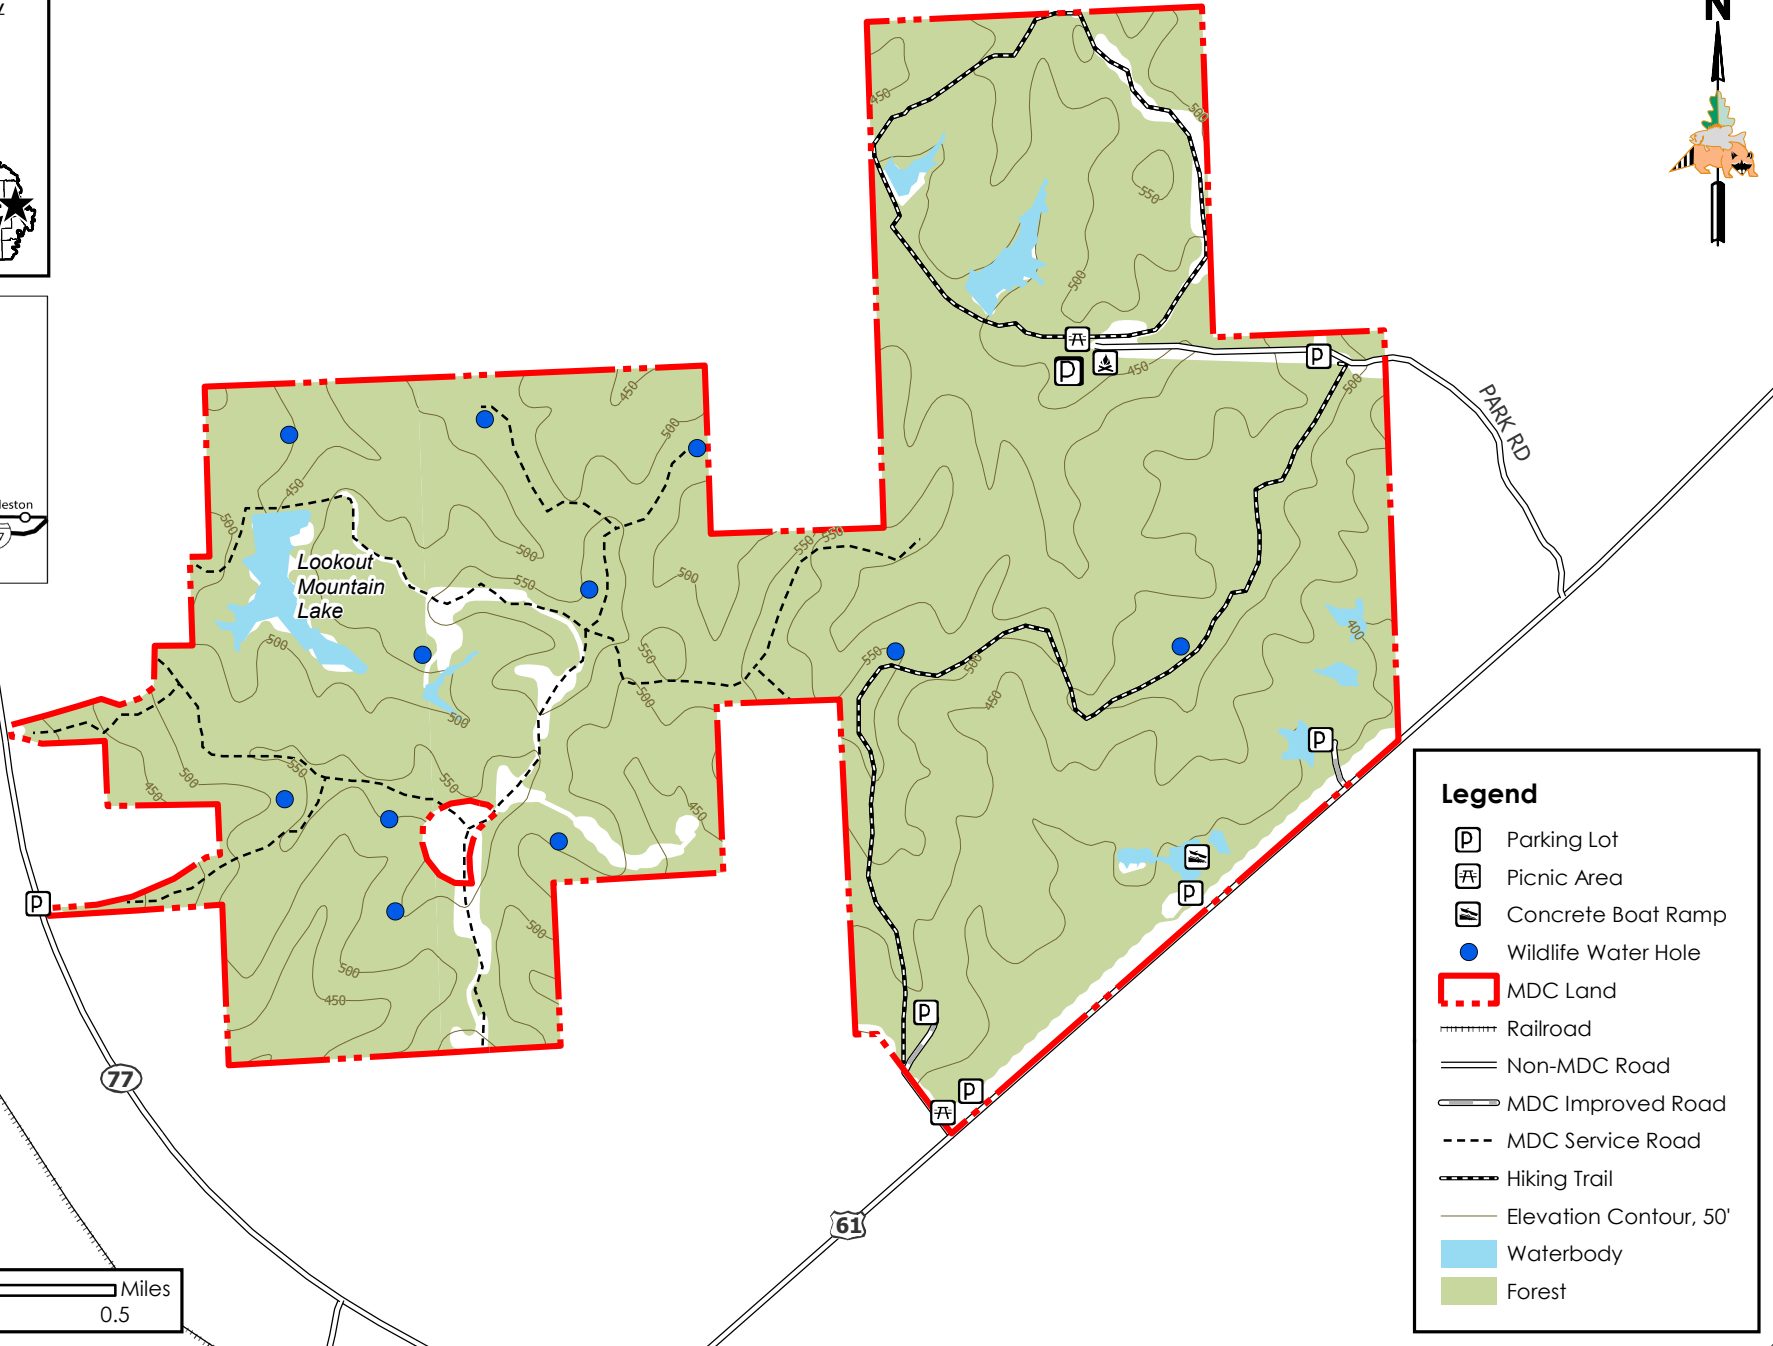

General Watkins Conservation Area

Conservation Commission of the State of Missouri ©

Last Updated - 6/15/2021

1107 Acres - Scott County

Legend

- Parking Lot
- Picnic Area
- Concrete Boat Ramp
- Wildlife Water Hole
- MDC Land
- Railroad
- Non-MDC Road
- MDC Improved Road
- MDC Service Road
- Hiking Trail
- Elevation Contour, 50'
- Waterbody
- Forest

MAP DISCLAIMER: Although all data in this map have been compiled by the Missouri Department of Conservation, no warranty, expressed or implied, is made by the department as to the accuracy of the data and related materials. The act of distribution shall not constitute any such warranty, and no responsibility is assumed by the department in the use of these data or related materials.