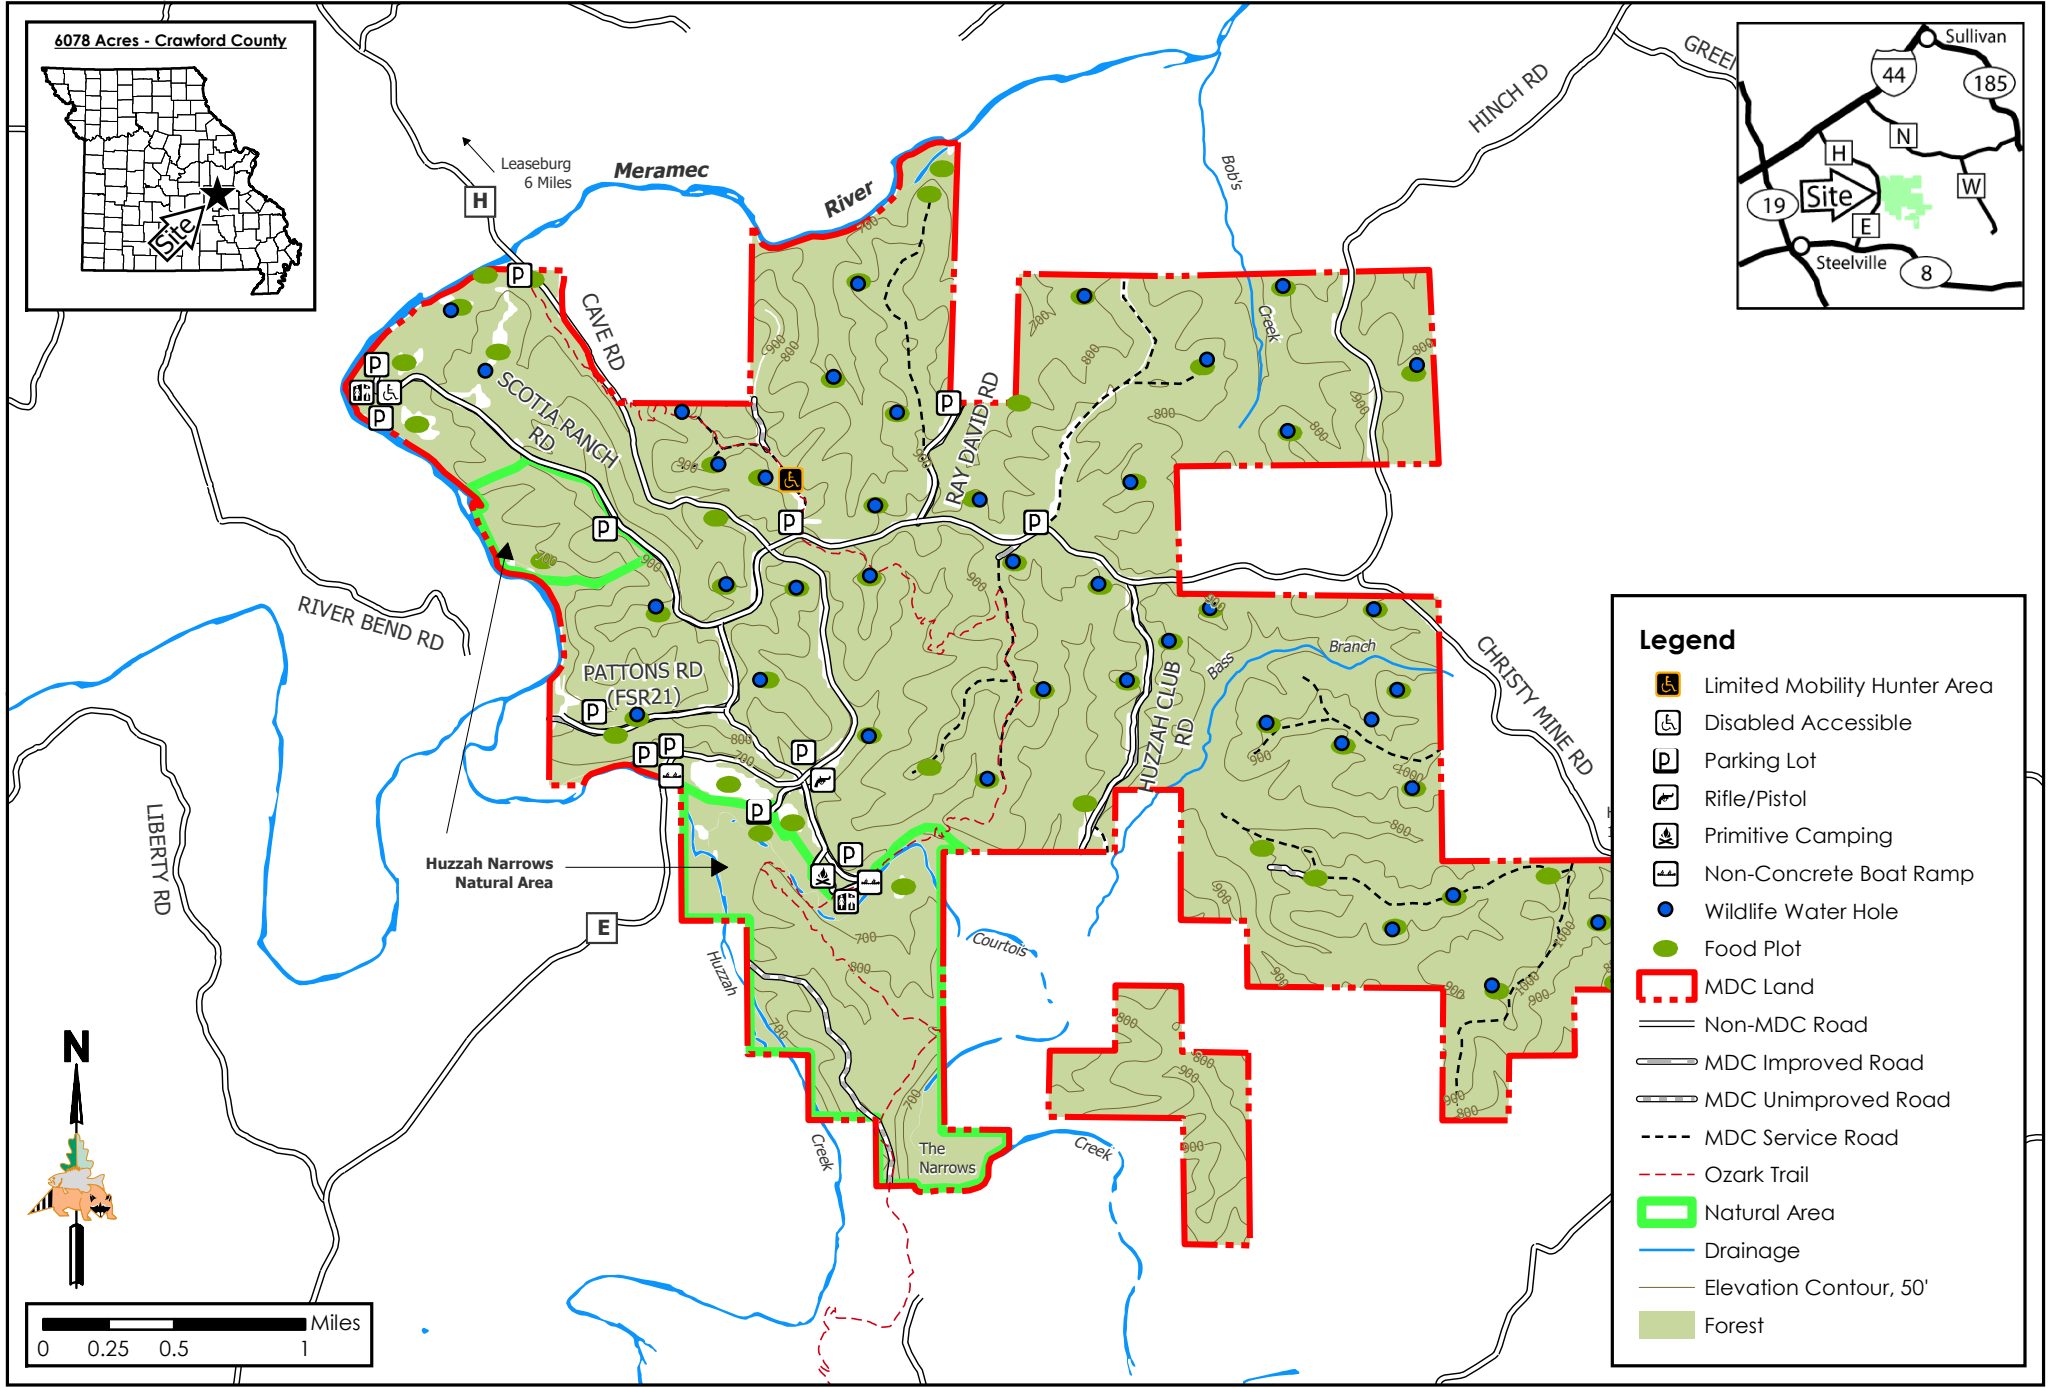

Huzzah CA

Conservation Commission of the State of Missouri ©

Last Updated - 10/7/2021

- ### Legend
- Limited Mobility Hunter Area
 - Disabled Accessible
 - Parking Lot
 - Rifle/Pistol
 - Primitive Camping
 - Non-Concrete Boat Ramp
 - Wildlife Water Hole
 - Food Plot
 - MDC Land
 - Non-MDC Road
 - MDC Improved Road
 - MDC Unimproved Road
 - MDC Service Road
 - Ozark Trail
 - Natural Area
 - Drainage
 - Elevation Contour, 50'
 - Forest

MAP DISCLAIMER: Although all data in this map have been compiled by the Missouri Department of Conservation, no warranty, expressed or implied, is made by the department as to the accuracy of the data and related materials. The act of distribution shall not constitute any such warranty, and no responsibility is assumed by the department in the use of these data or related materials.