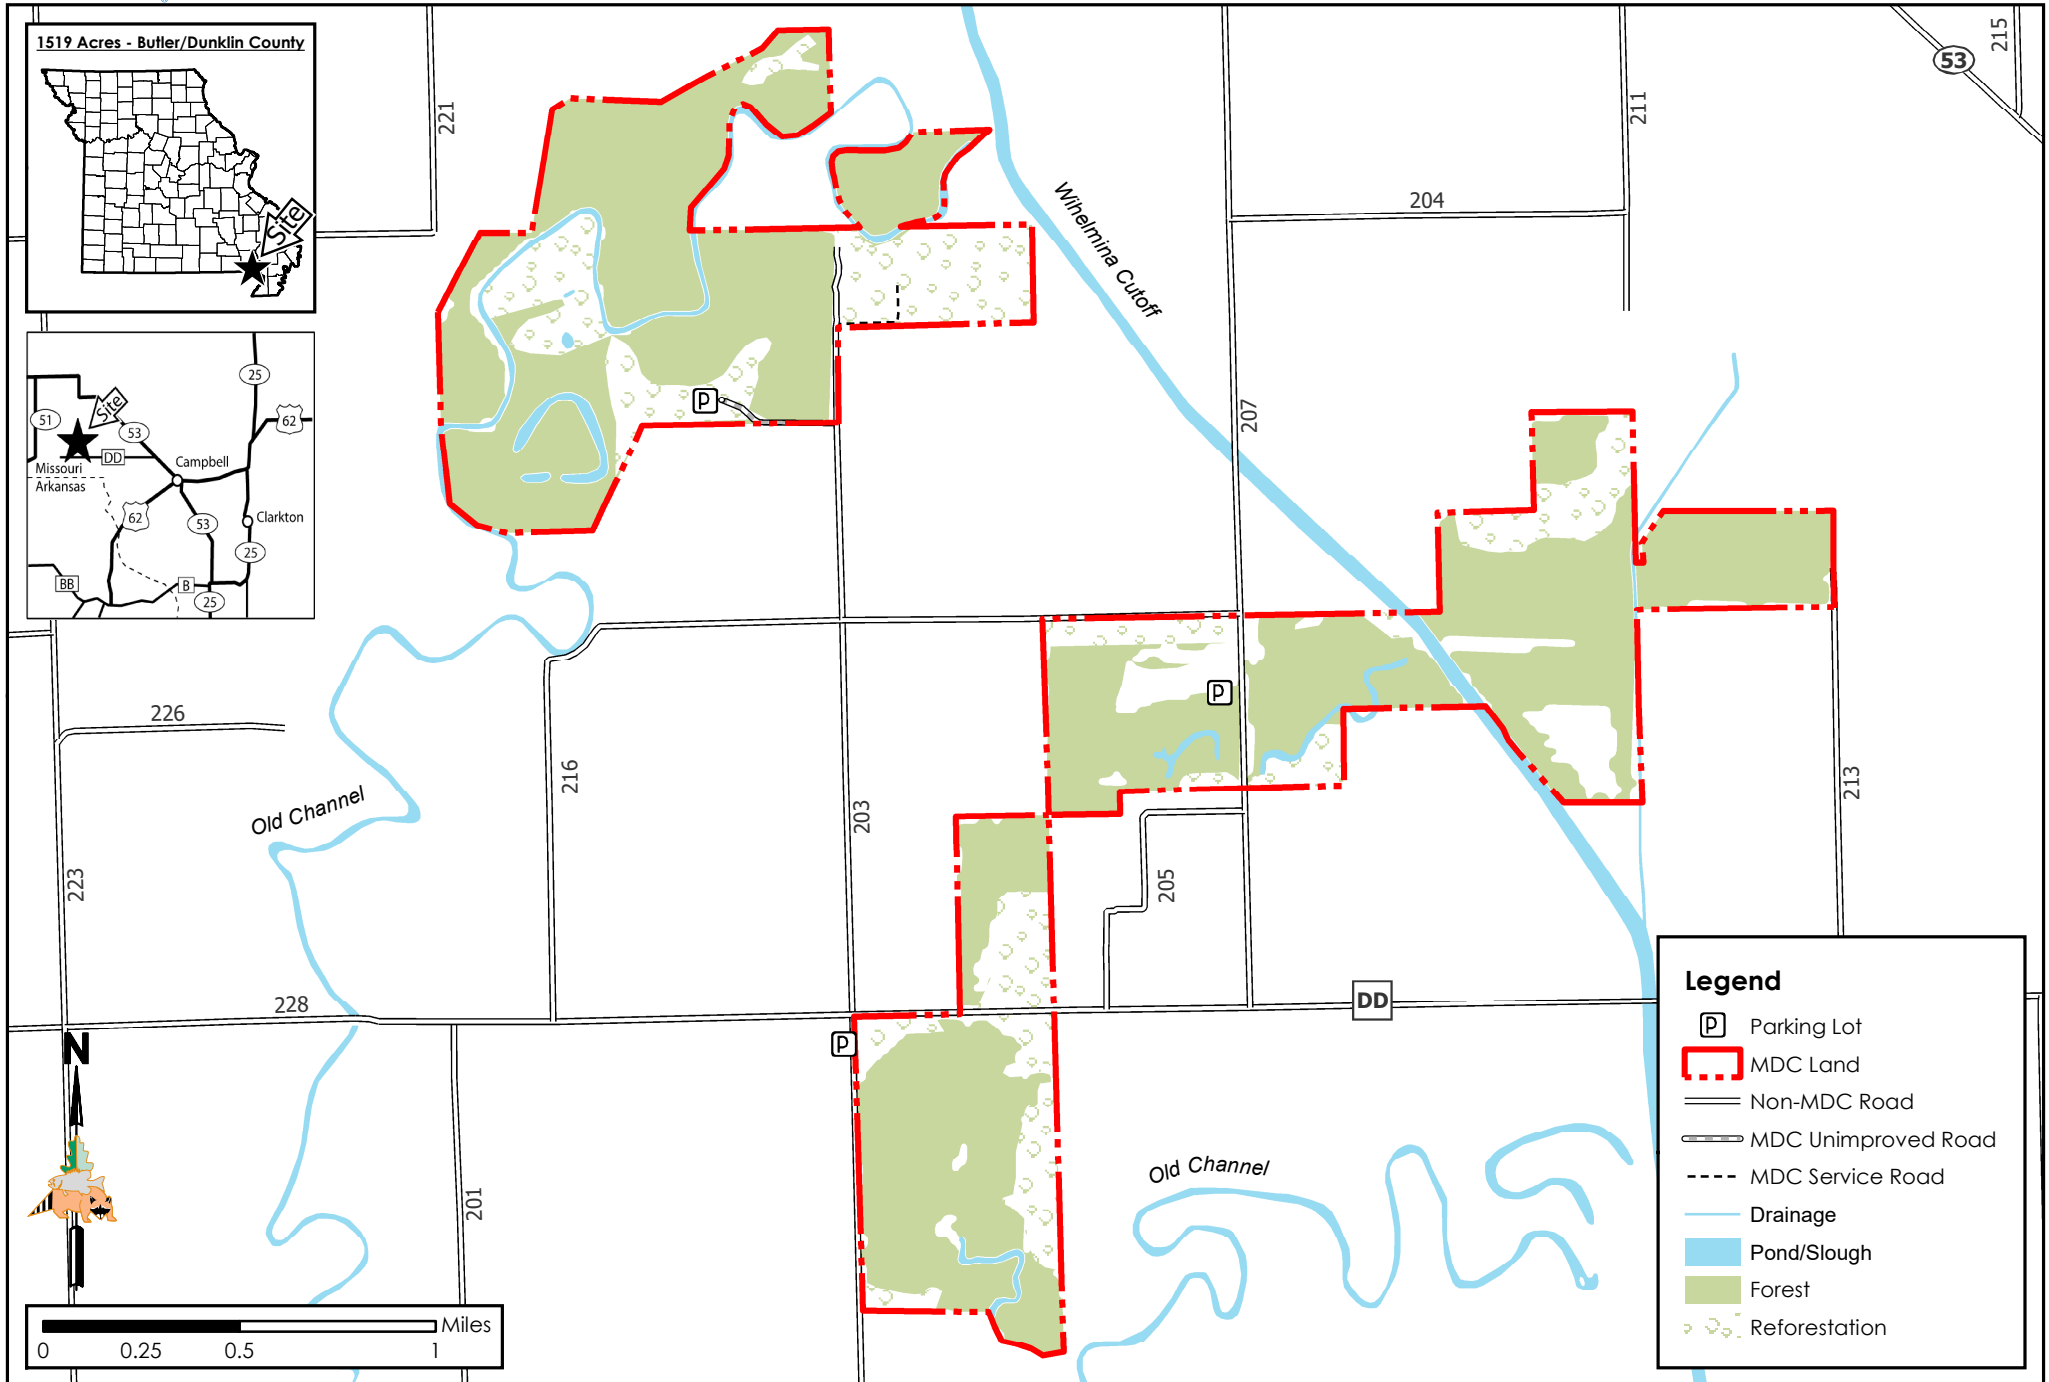

Wihelmina Conservation Area

Conservation Commission of the State of Missouri ©

Last Updated - 10/28/2021

1519 Acres - Butler/Dunklin County

Legend

- Parking Lot
- MDC Land
- Non-MDC Road
- MDC Unimproved Road
- MDC Service Road
- Drainage
- Pond/Slough
- Forest
- Reforestation

MAP DISCLAIMER: Although all data in this map have been compiled by the Missouri Department of Conservation, no warranty, expressed or implied, is made by the department as to the accuracy of the data and related materials. The act of distribution shall not constitute any such warranty, and no responsibility is assumed by the department in the use of these data or related materials.