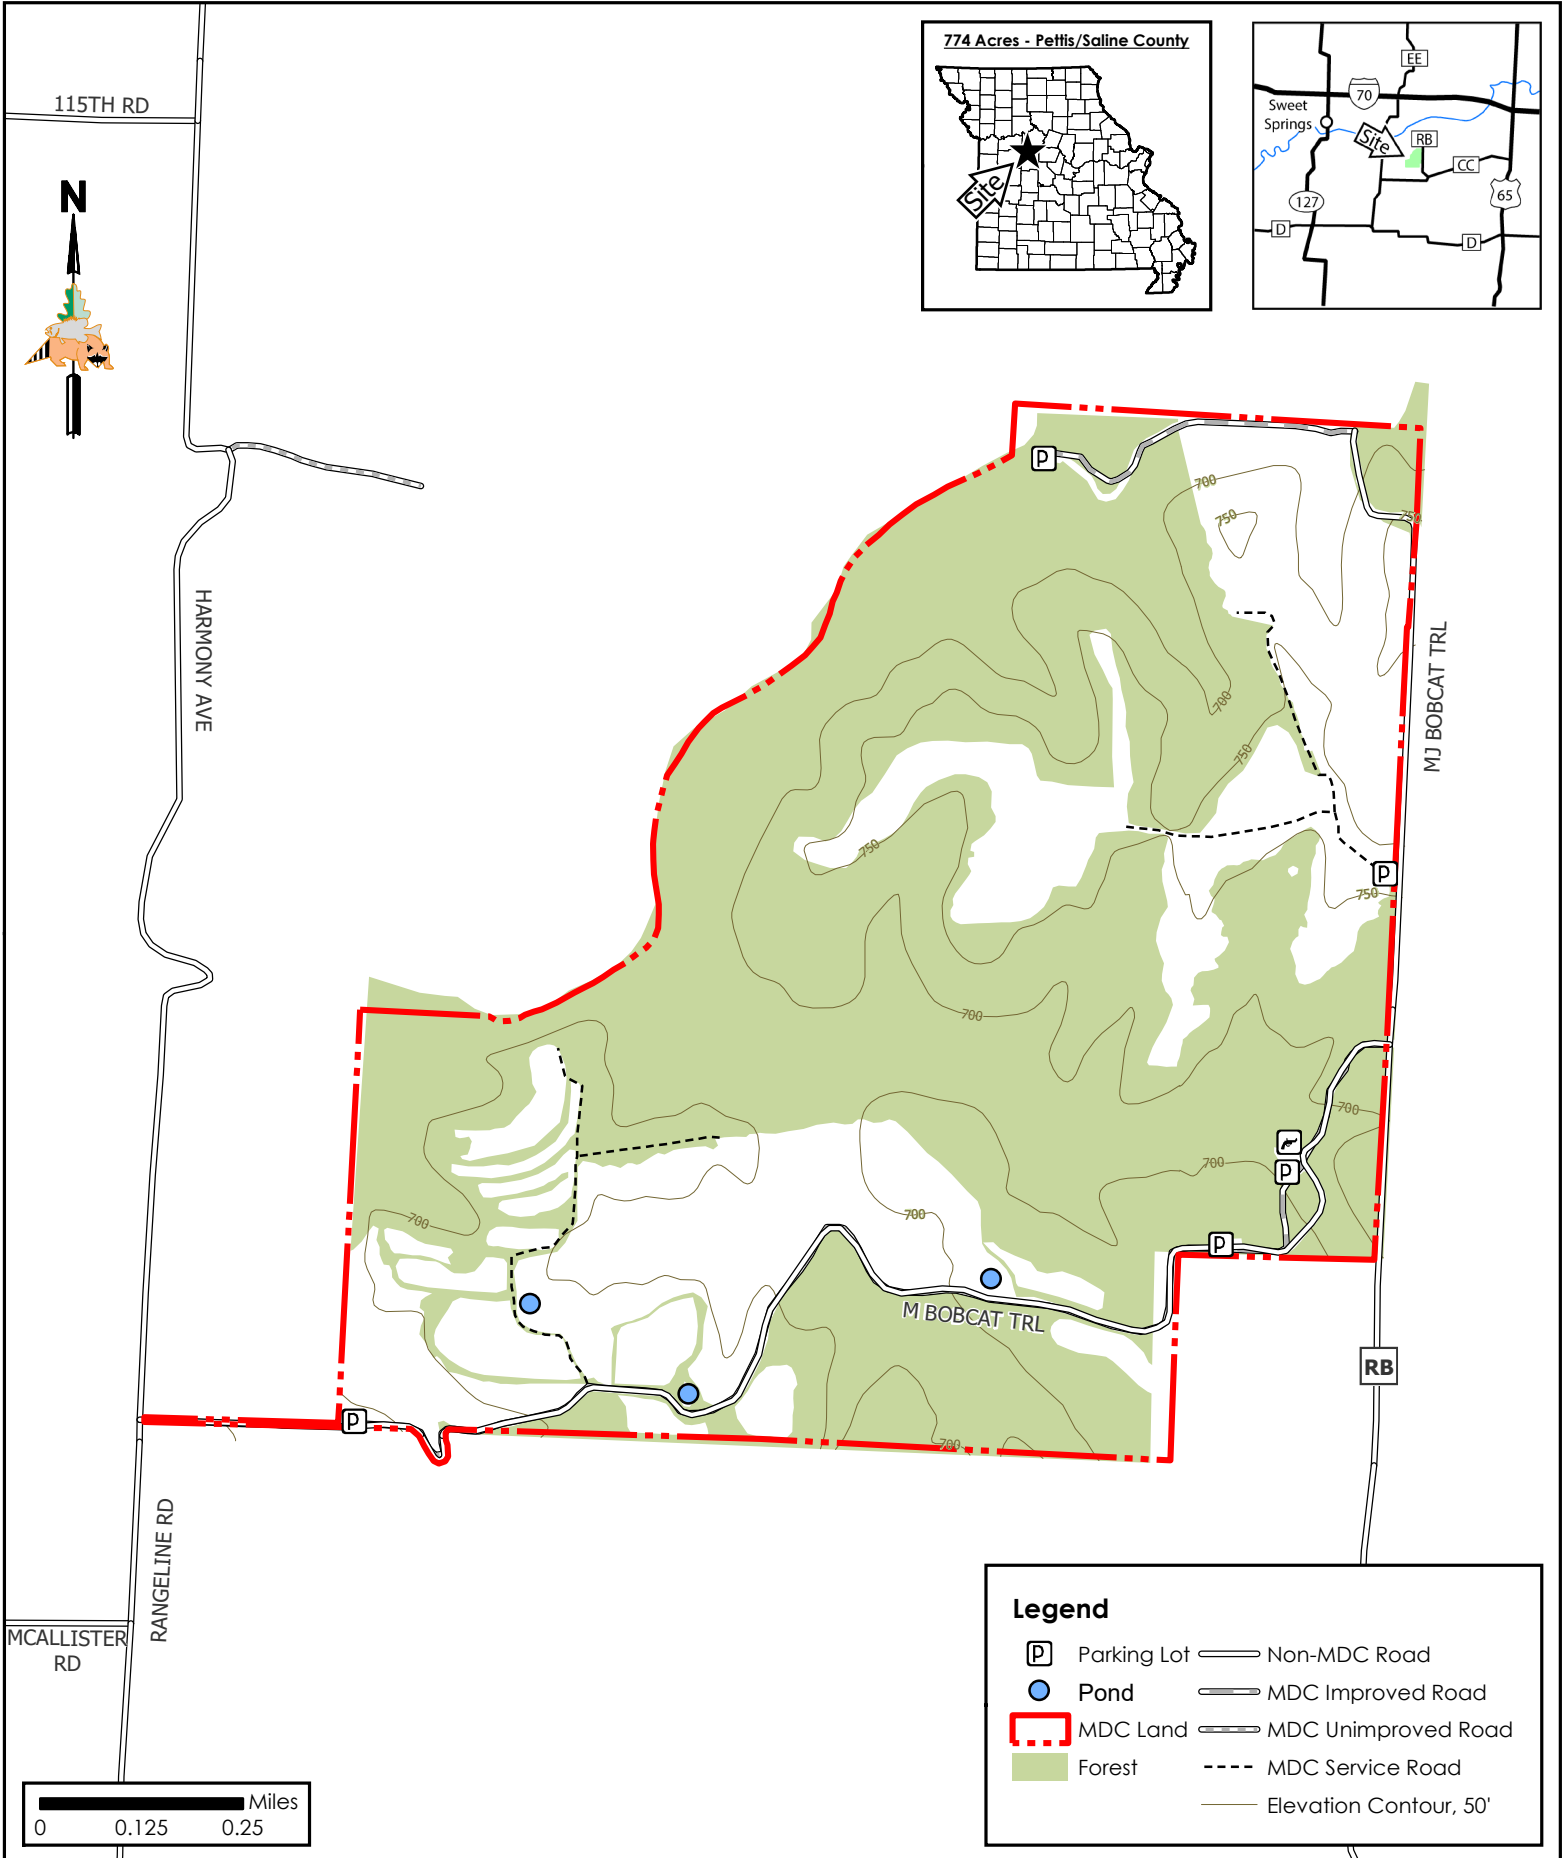

Marshall Junction Conservation Area

Conservation Commission of the State of Missouri ©

Last Updated - 11/30/2021

Legend

Parking Lot	Non-MDC Road
Pond	MDC Improved Road
MDC Land	MDC Unimproved Road
Forest	MDC Service Road
	Elevation Contour, 50'

MAP DISCLAIMER: Although all data in this map have been compiled by the Missouri Department of Conservation, no warranty, expressed or implied, is made by the department as to the accuracy of the data and related materials. The act of distribution shall not constitute any such warranty, and no responsibility is assumed by the department in the use of these data or related materials.