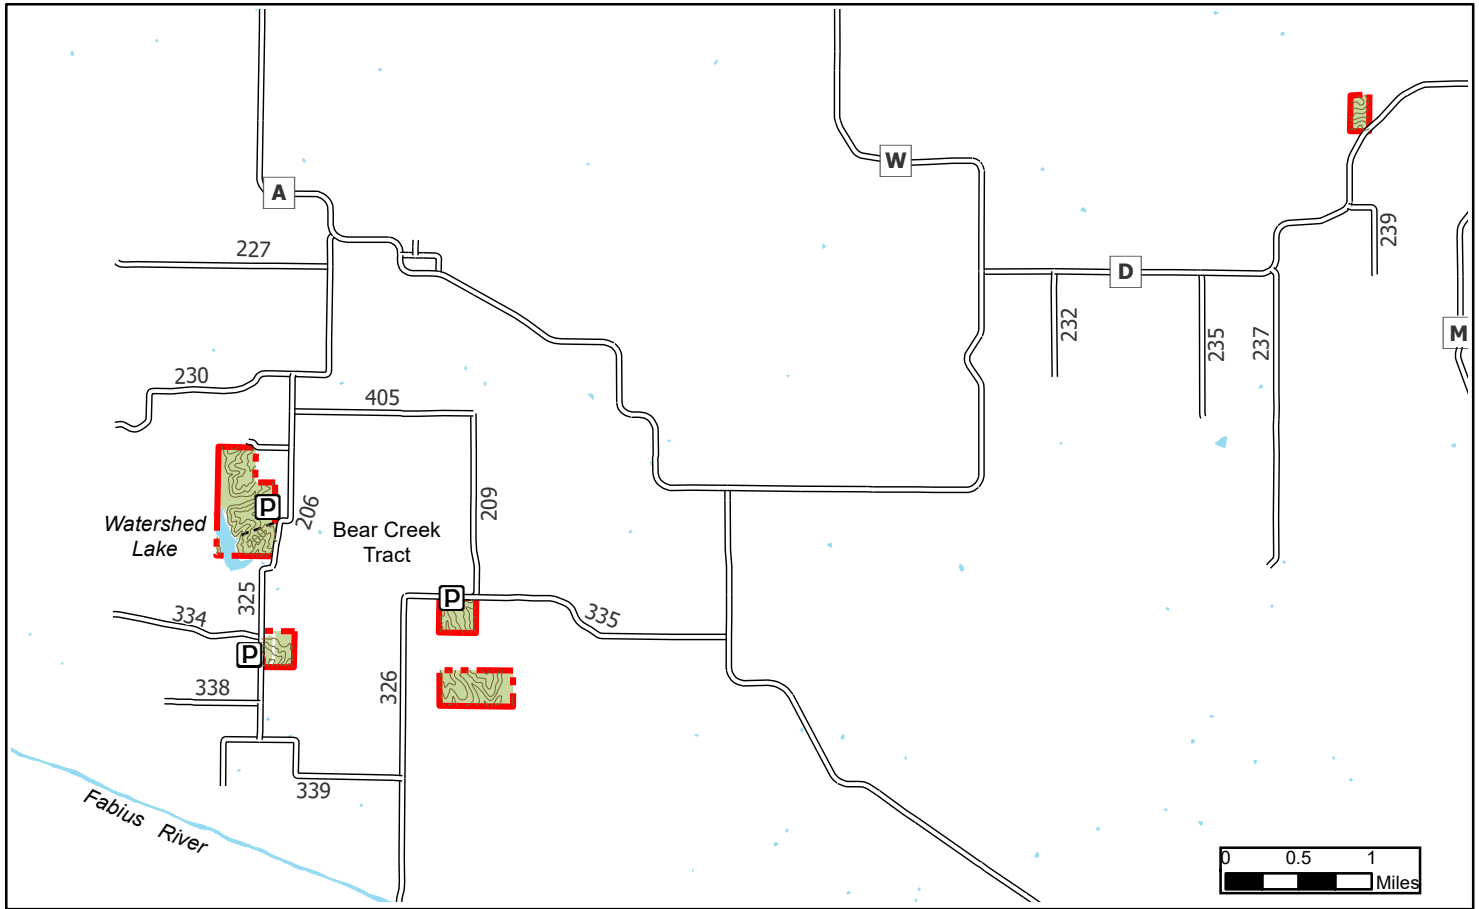

Clark Conservation Area

Conservation Commission of the State of Missouri ©

Last Updated - 3/30/2022

MAP DISCLAIMER: Although all data in this map have been compiled by the Missouri Department of Conservation, no warranty, expressed or implied, is made by the department as to the accuracy of the data and related materials. The act of distribution shall not constitute any such warranty, and no responsibility is assumed by the department in the use of these data and related materials.