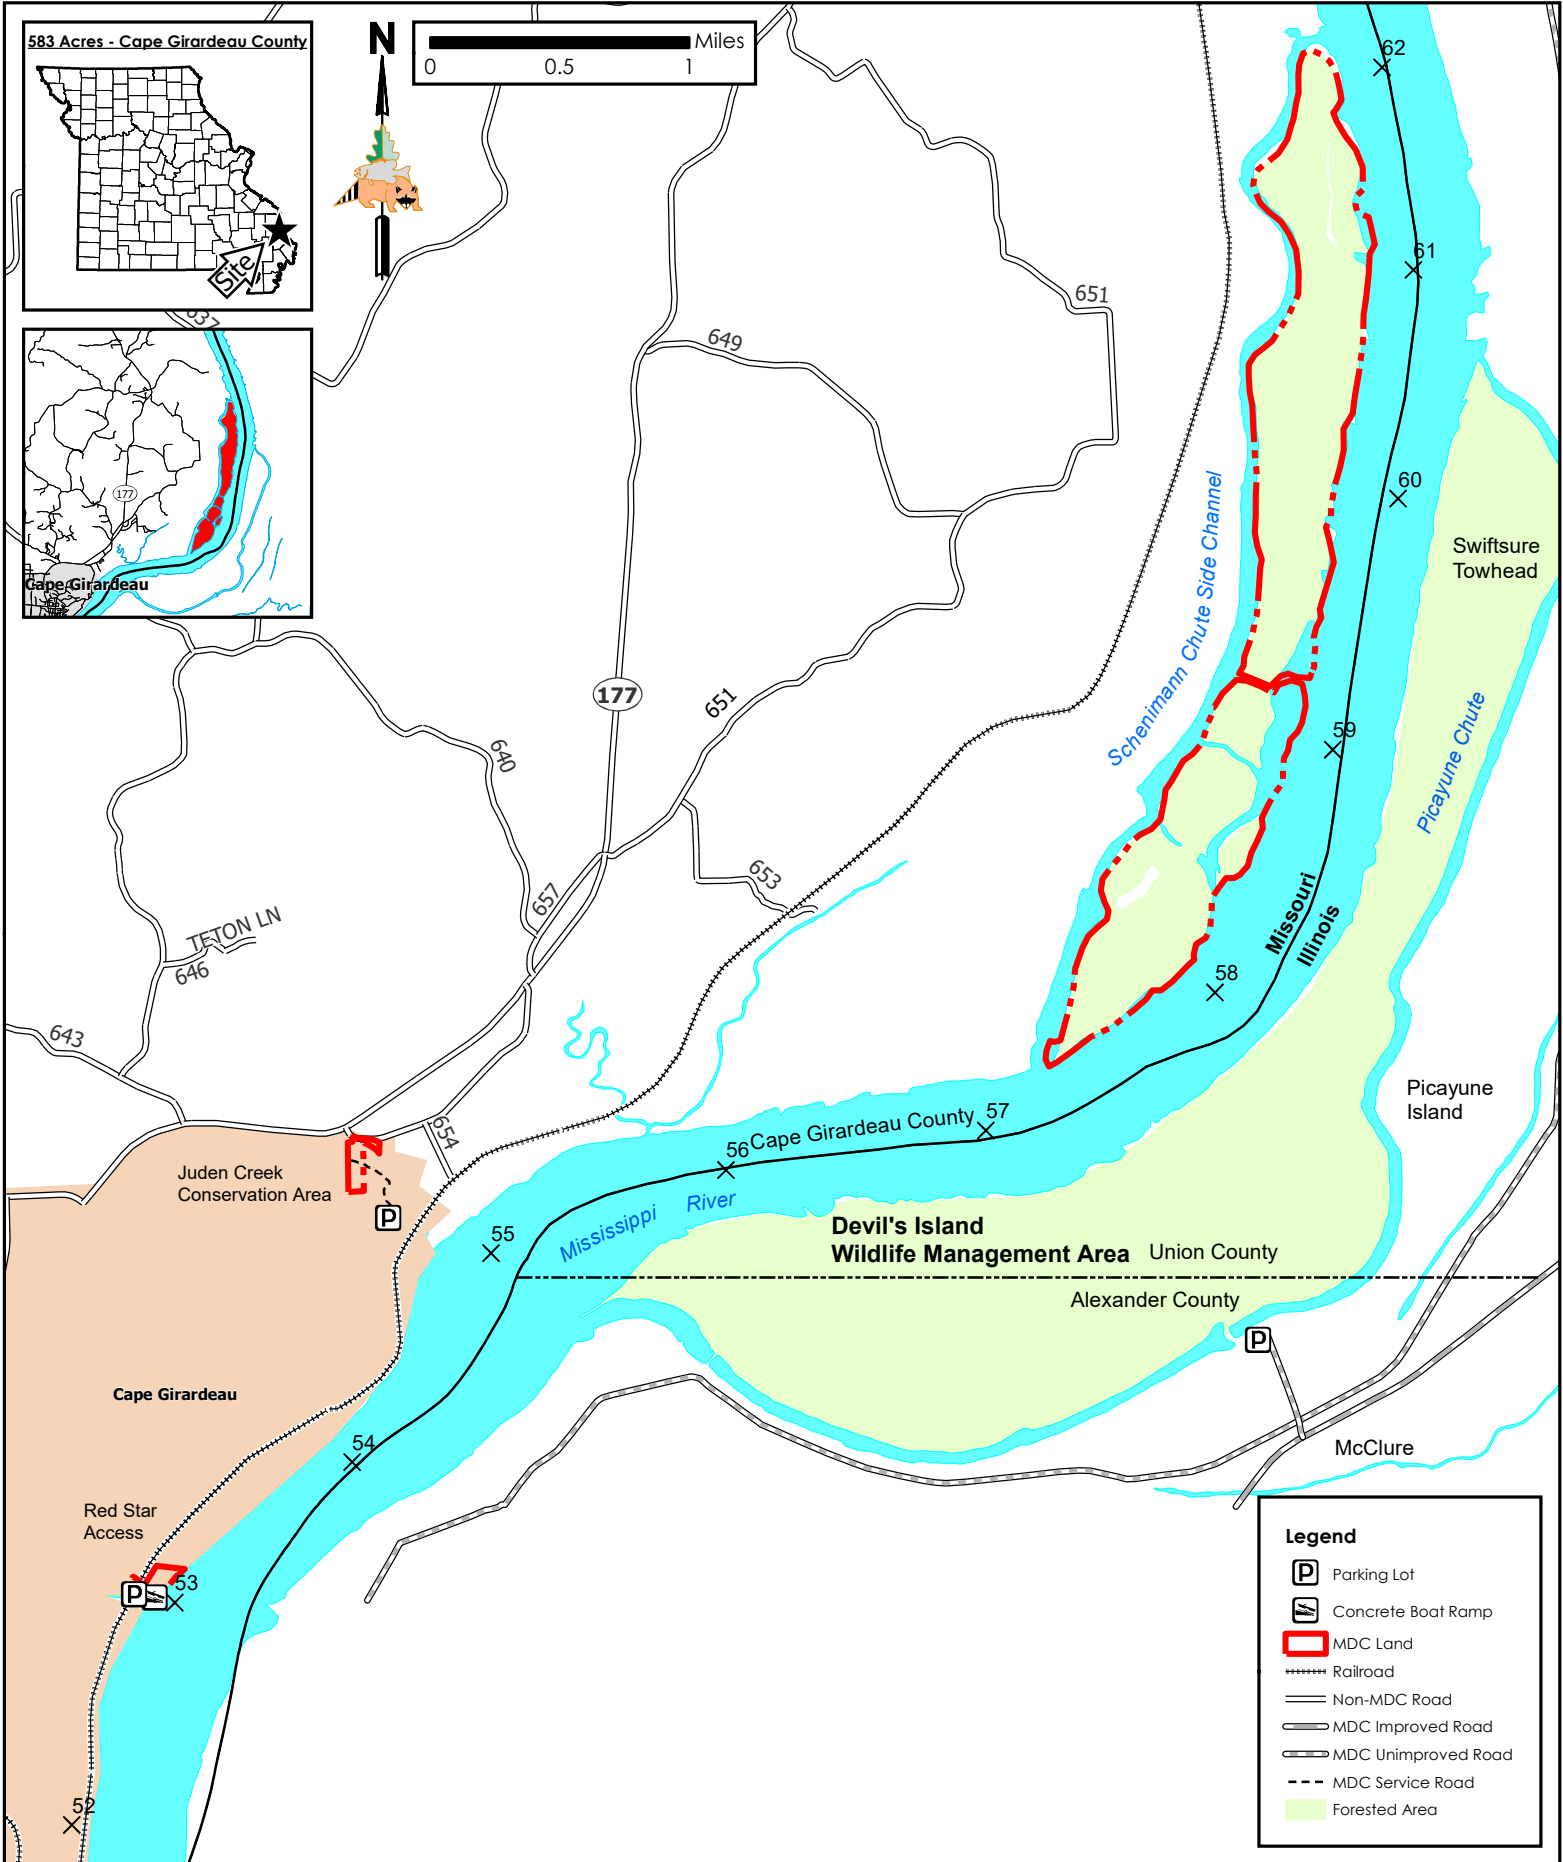

Windy Island Bar Conservation Area

Conservation Commission of the State of Missouri ©

Last Updated - 12/18/2020

MAP DISCLAIMER: Although all data in this map have been compiled by the Missouri Department of Conservation, no warranty, expressed or implied, is made by the department as to the accuracy of the data and related materials. The act of distribution shall not constitute any such warranty, and no responsibility is assumed by the department in the use of these data or related materials.