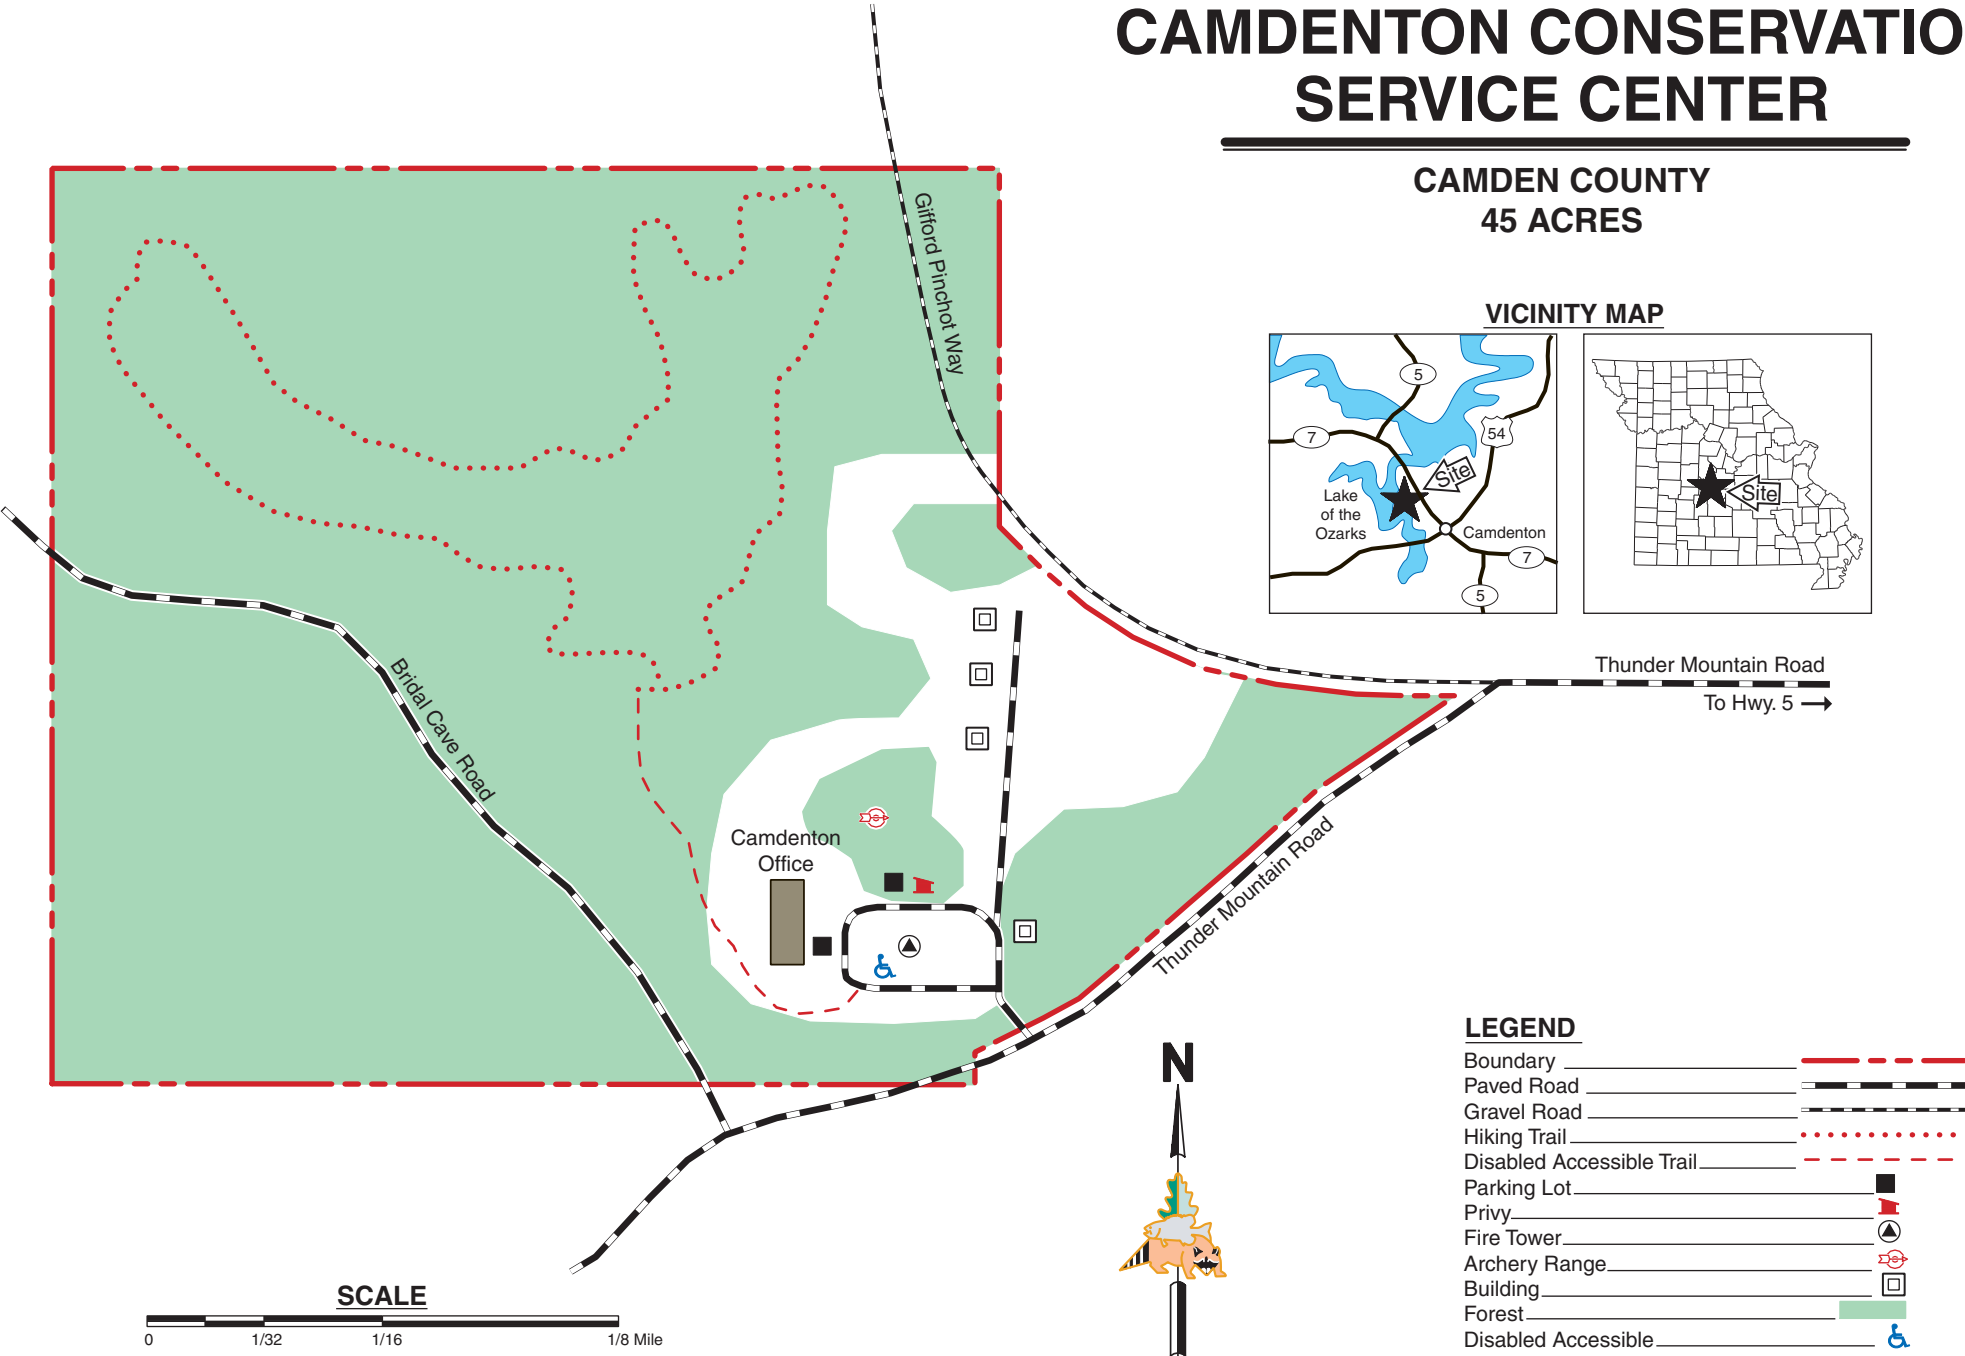

CAMDENTON CONSERVATION SERVICE CENTER

**CAMDEN COUNTY
45 ACRES**

VICINITY MAP

LEGEND

- Boundary
- Paved Road
- Gravel Road
- Hiking Trail
- Disabled Accessible Trail
- Parking Lot
- Privy
- Fire Tower
- Archery Range
- Building
- Forest
- Disabled Accessible