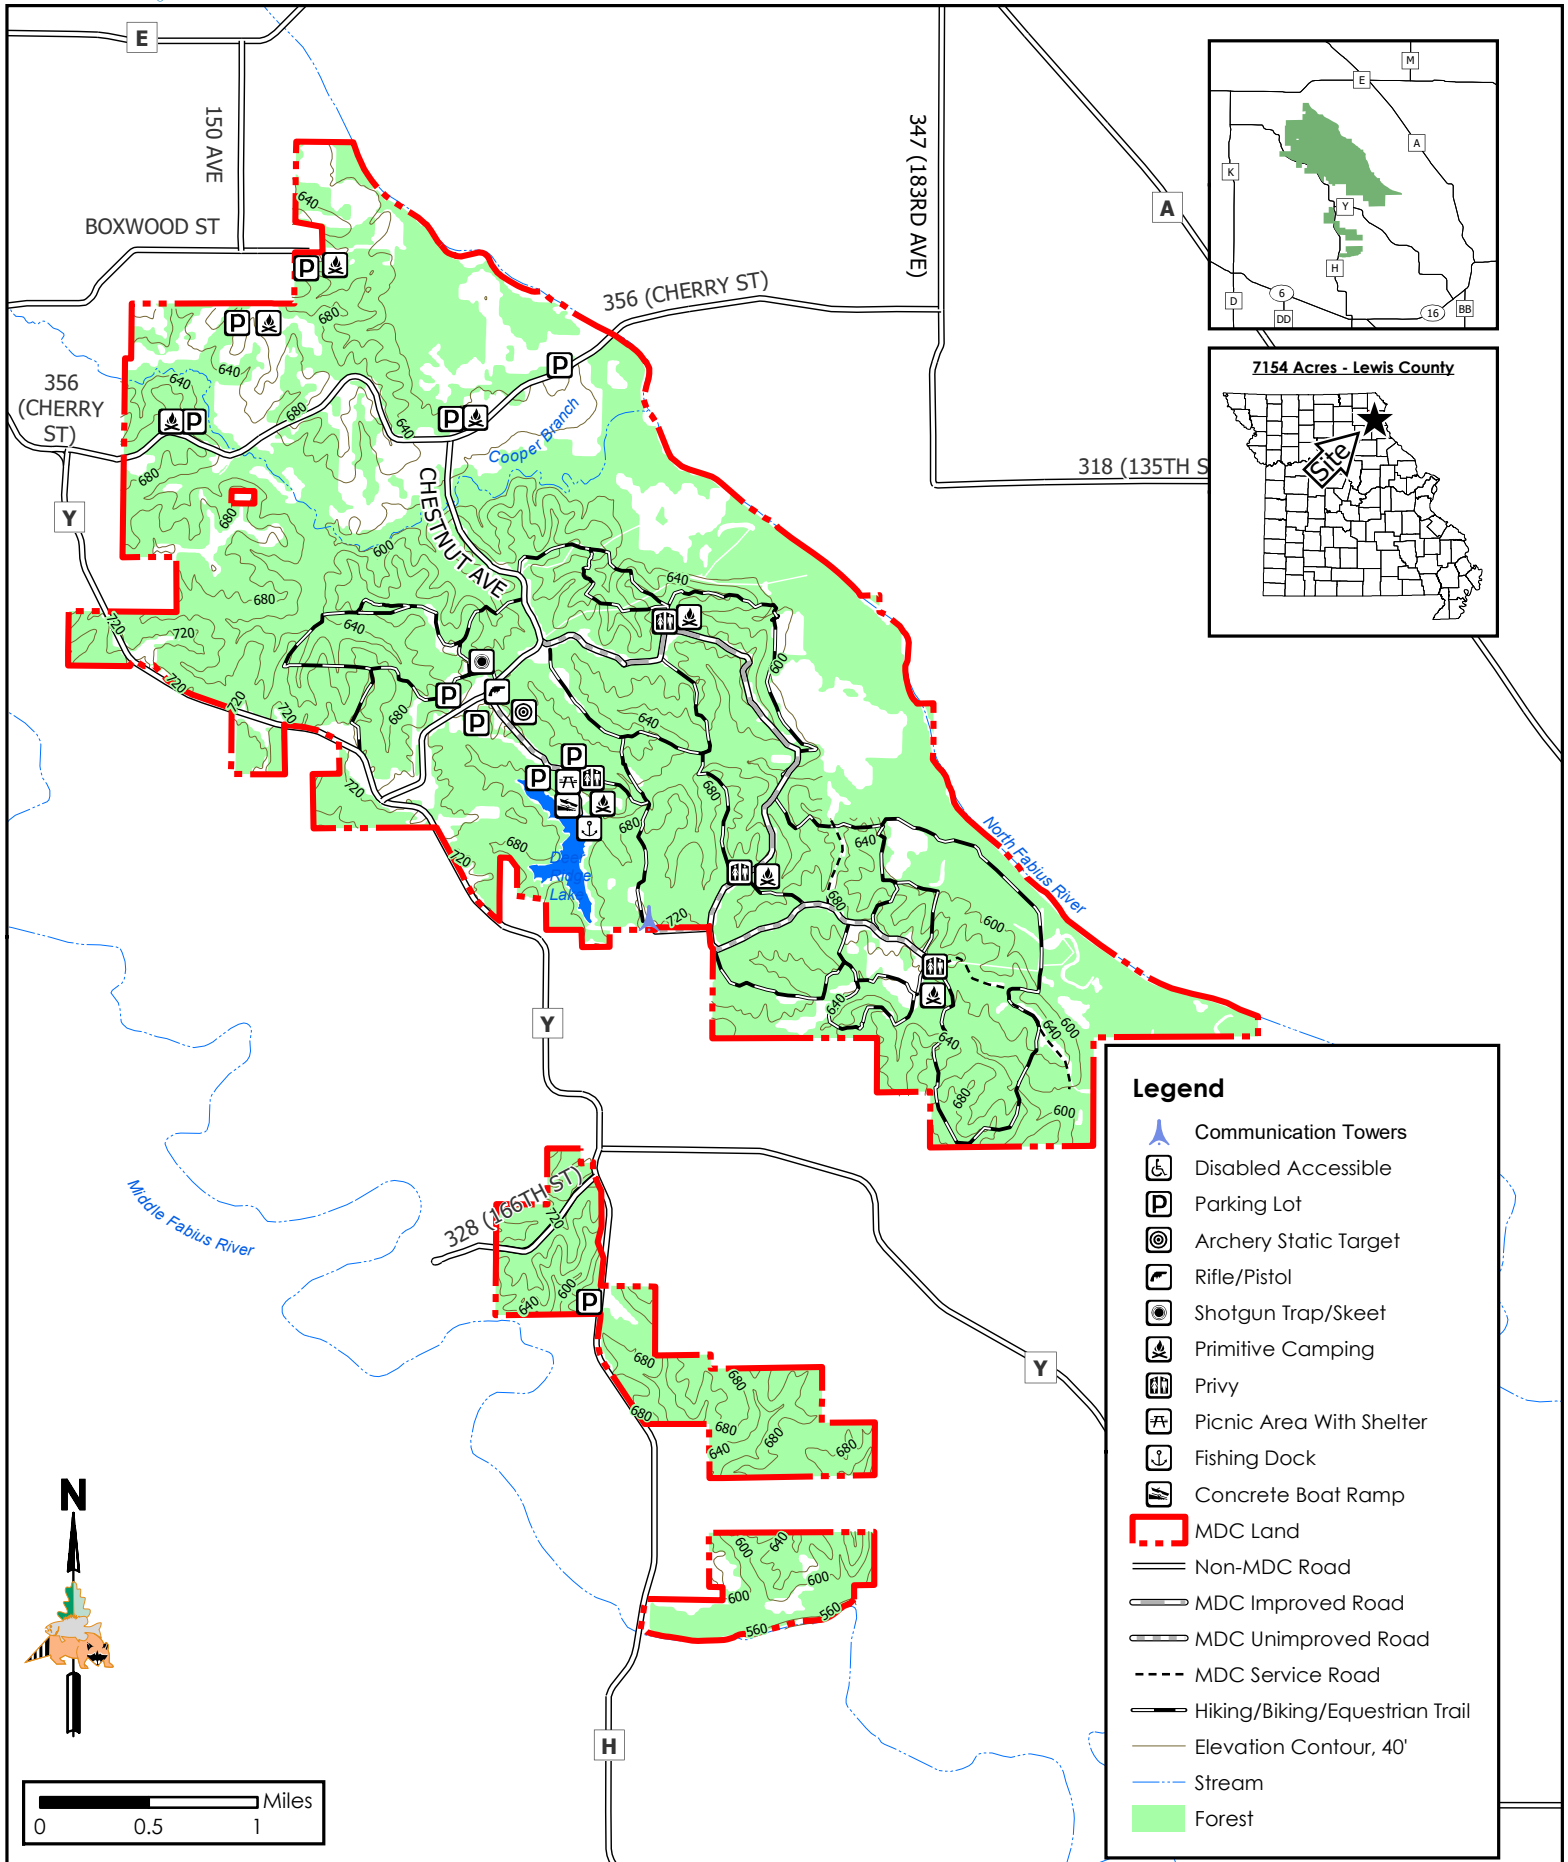

Deer Ridge Conservation Area

Conservation Commission of the State of Missouri ©

Last Updated - 5/3/2021

MAP DISCLAIMER: Although all data in this map have been compiled by the Missouri Department of Conservation, no warranty, expressed or implied, is made by the department as to the accuracy of the data and related materials. The act of distribution shall not constitute any such warranty, and no responsibility is assumed by the department in the use of these data or related materials.