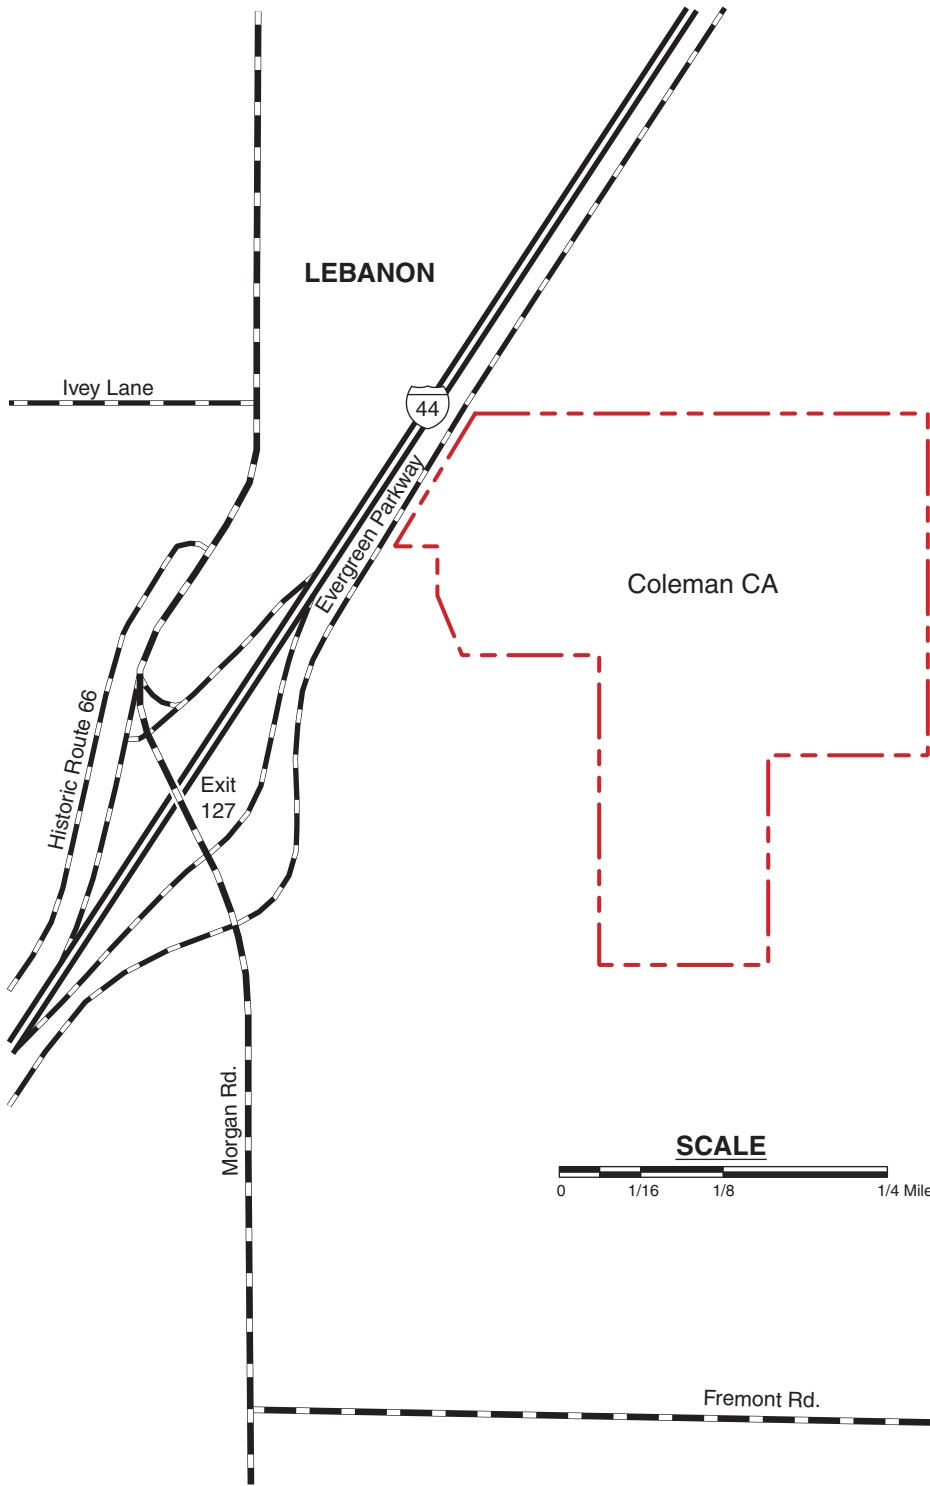

# LEBANON FORESTRY OFFICE

LACLEDE COUNTY  
10 ACRES

## LEGEND

- Boundary
- Interstate Highway
- Paved Road
- Secondary Paved Road
- Parking Lot
- Building
- Radio Tower
- Forest

## SCALE