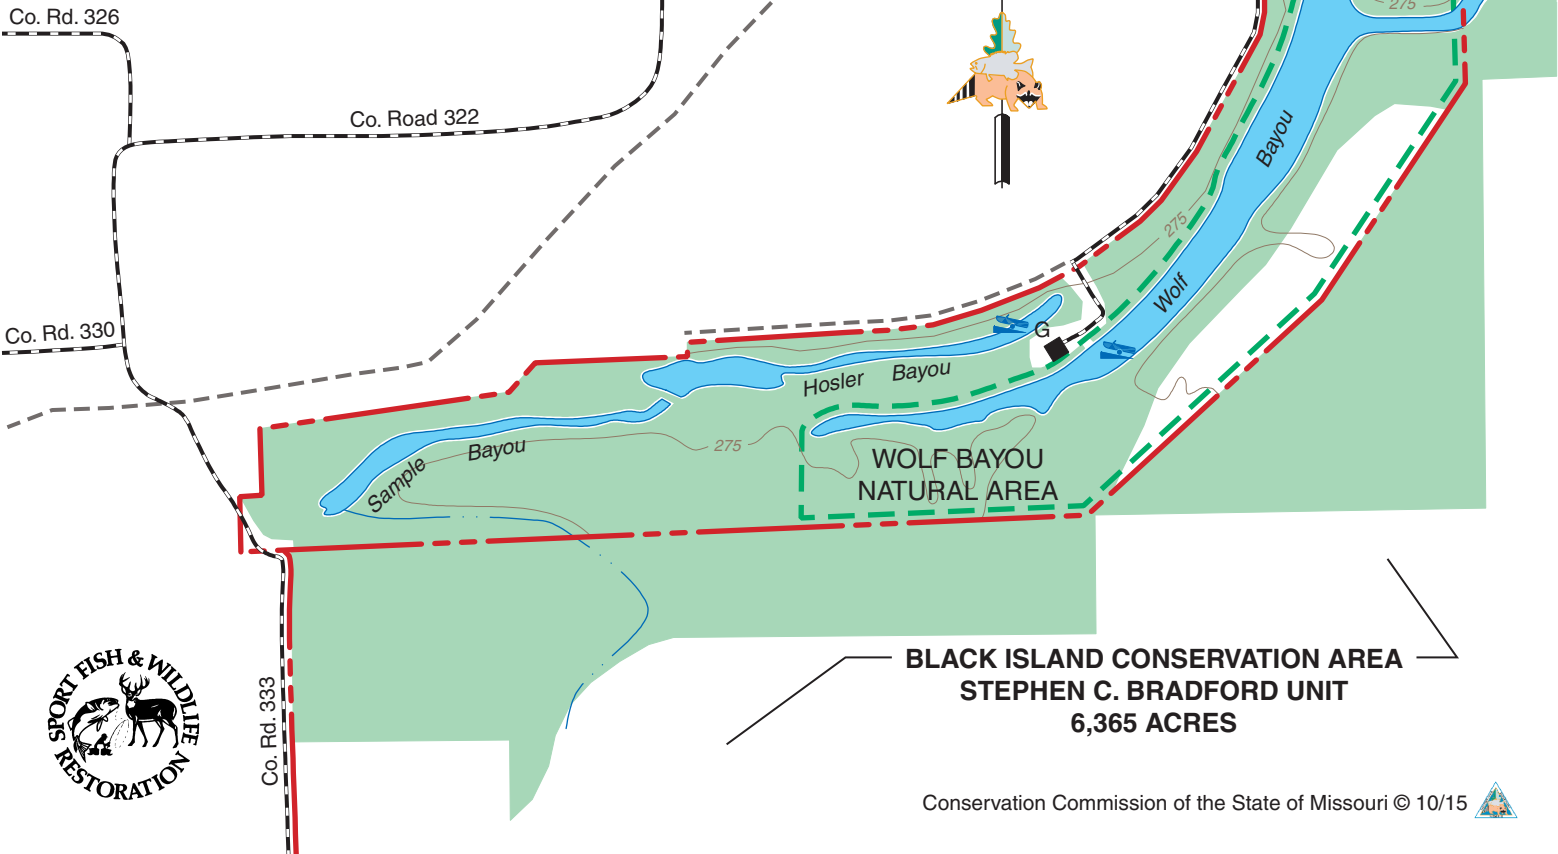

BLACK ISLAND CONSERVATION AREA (WOLF BAYOU UNIT)

PEMISCOT COUNTY
276 ACRES

LEGEND

- Boundary
- Paved Road
- Gravel Road
- Levee
- Drainage
- Parking Lot
- Concrete Boat Ramp
- Gravel Boat Ramp
- Forest
- Topography
- Natural Area

SCALE

BLACK ISLAND CONSERVATION AREA
STEPHEN C. BRADFORD UNIT
6,365 ACRES