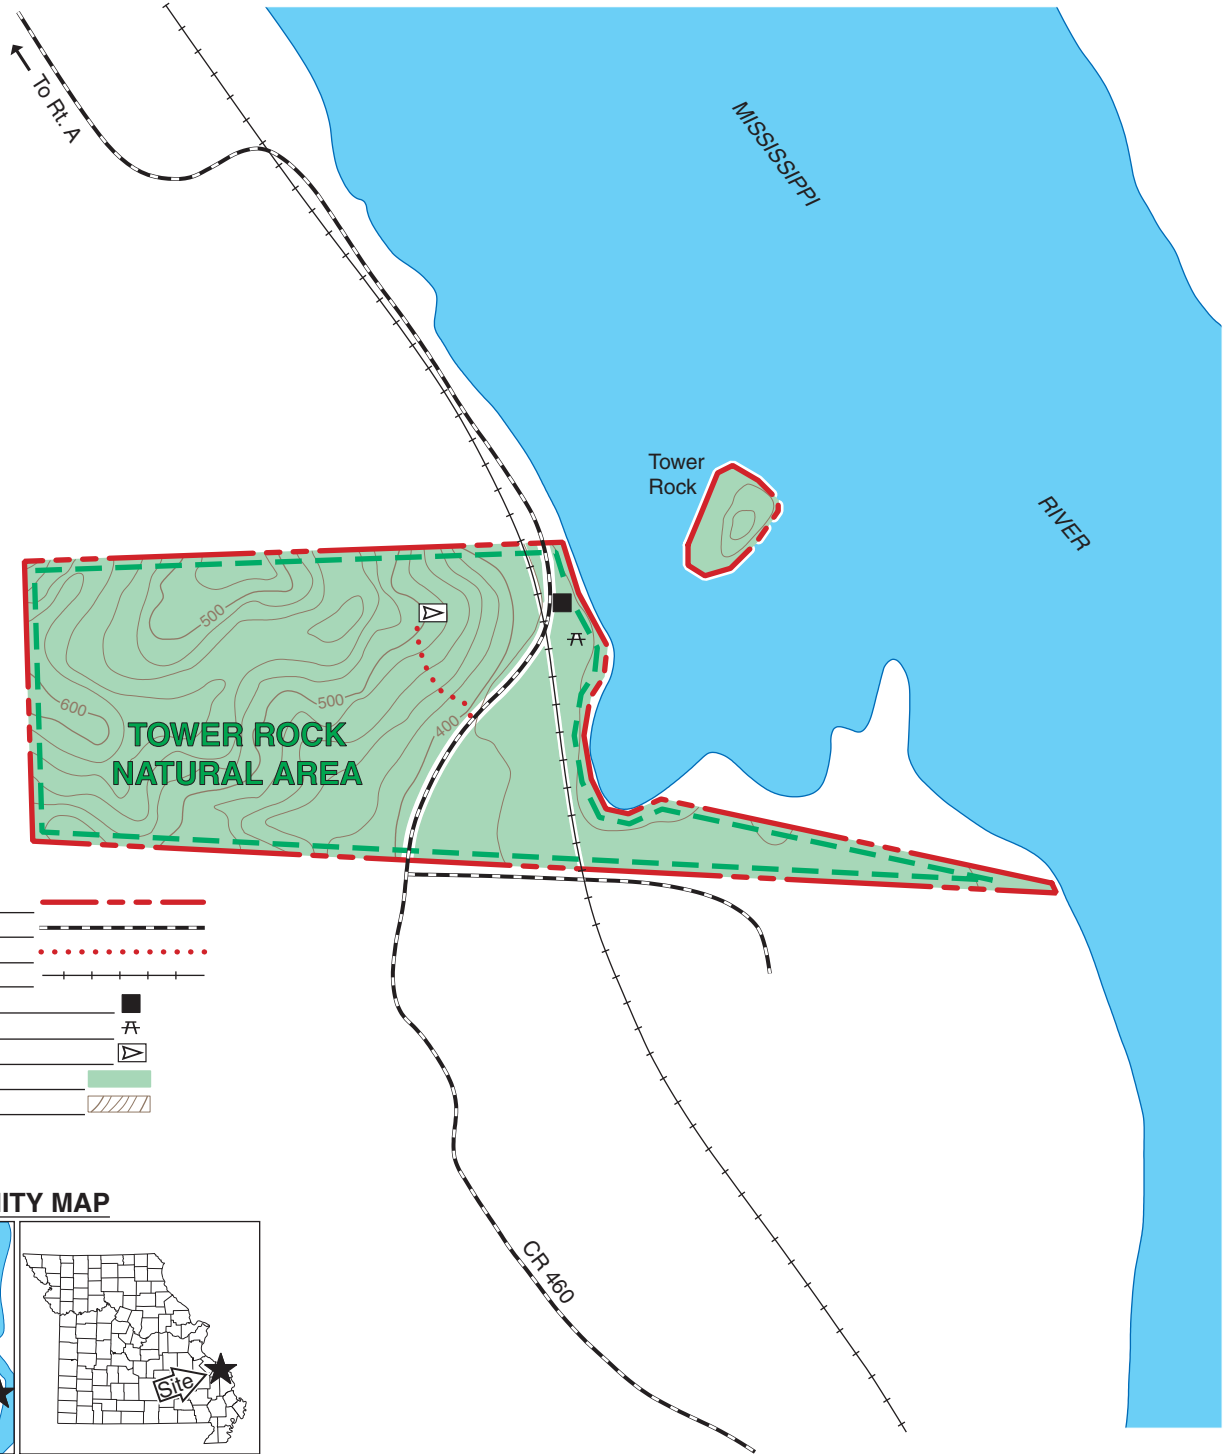

# TOWER ROCK NATURAL AREA

PERRY COUNTY  
32 ACRES

## LEGEND

- Boundary
- Gravel Road
- Hiking Trail
- Railroad
- Parking Lot
- Picnic Area
- Viewing Platform
- Forest
- Topography

## VICINITY MAP

## SCALE