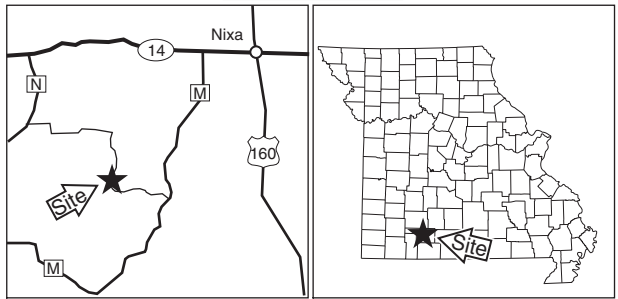

SHELVIN ROCK ACCESS

CHRISTIAN COUNTY
20 ACRES

LEGEND

- Boundary 
- Gravel Road 
- Parking Lot 
- Boat Ramp 

VICINITY MAP

West Shelvin Rock Road

JAMES
RIVER

Rt. M 2 Miles →

SCALE

Christian County
Stone County