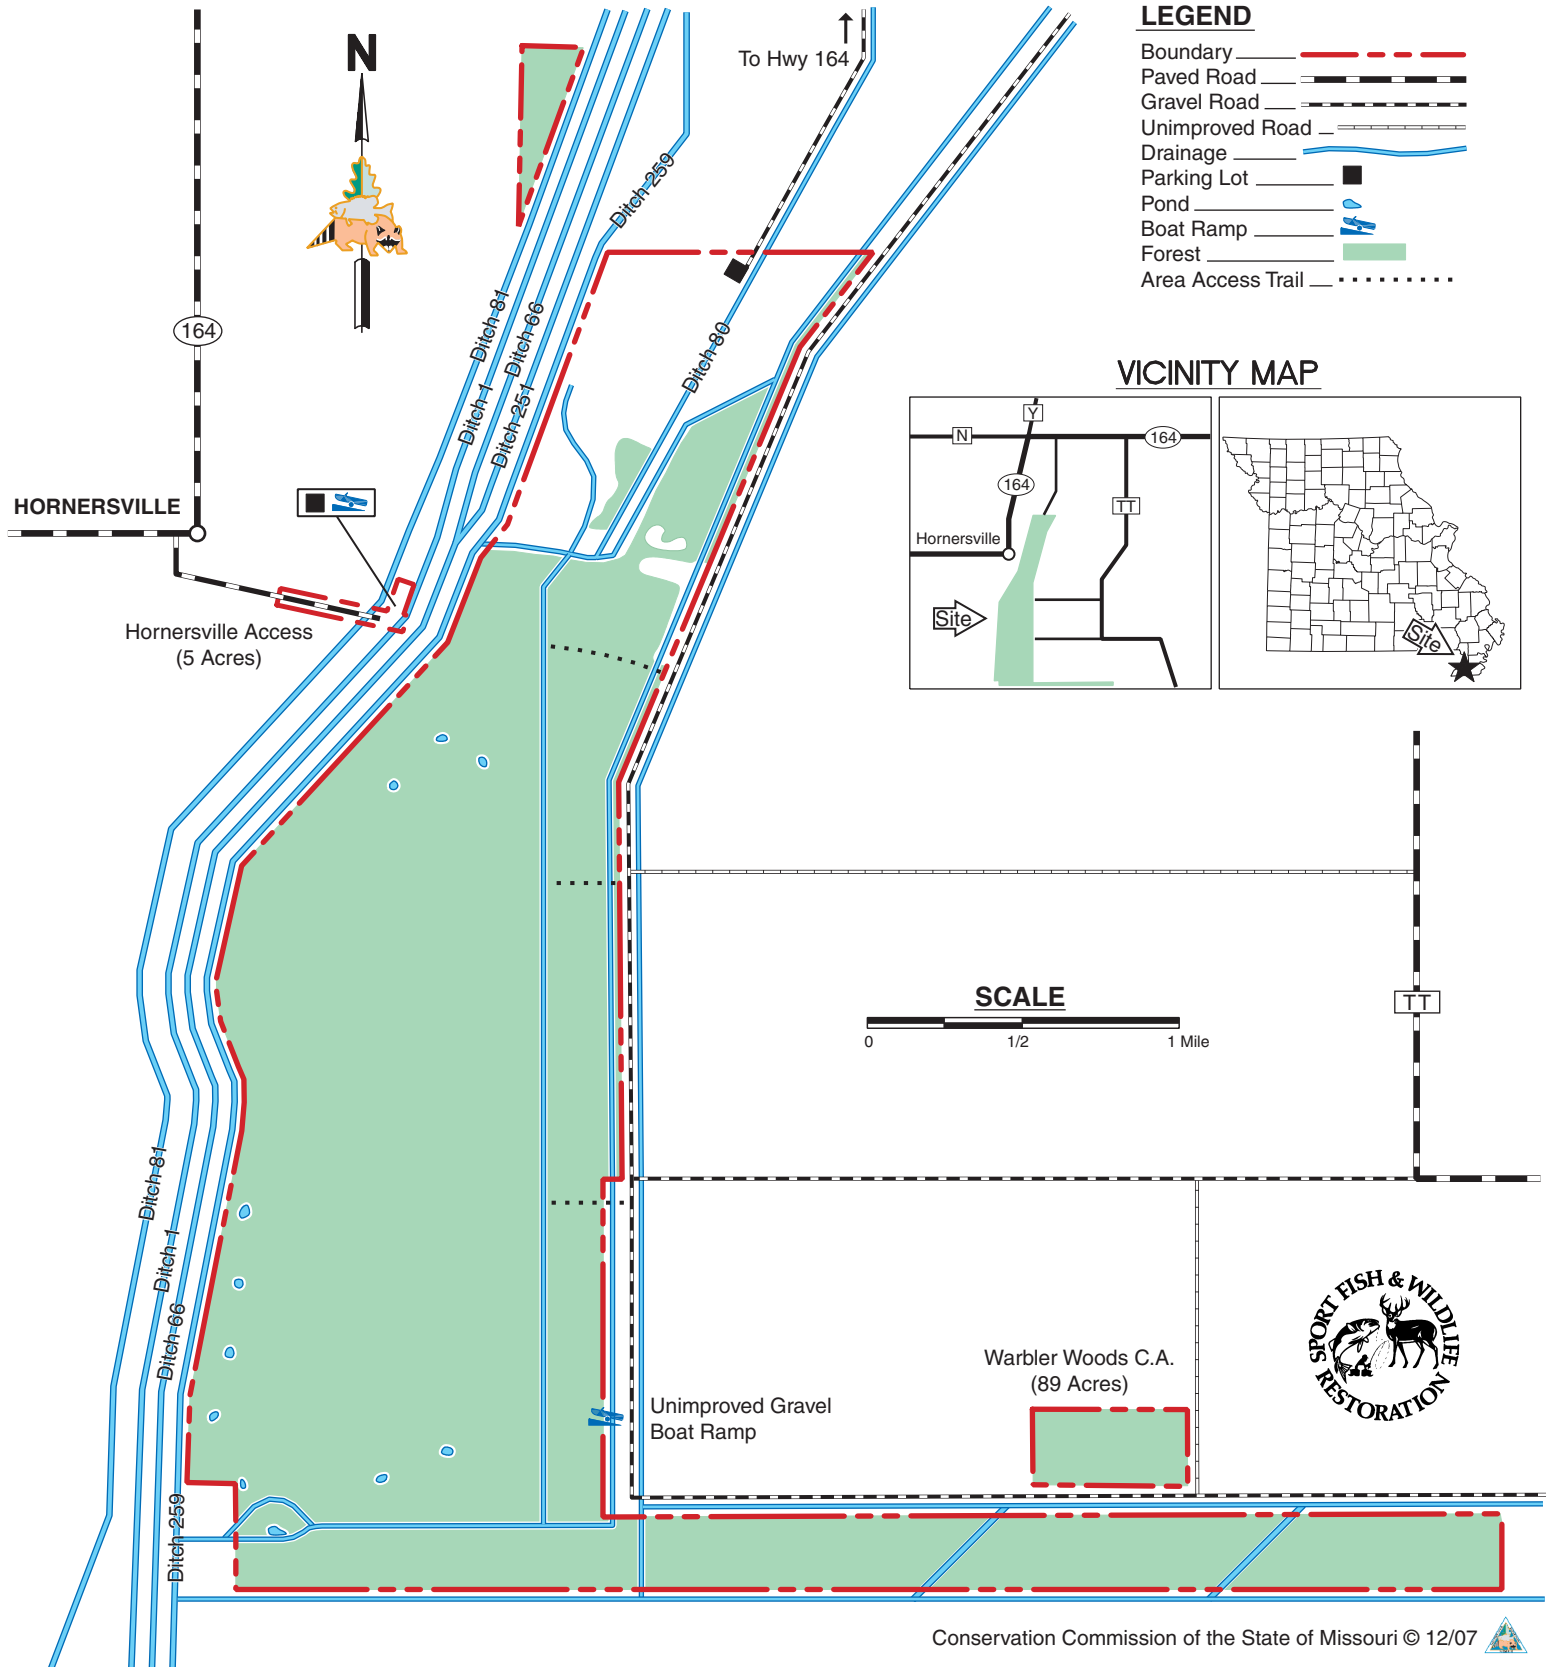

HORNERVILLE SWAMP CONSERVATION AREA

HORNERVILLE ACCESS AND WARBLER WOODS C.A.

DUNKLIN COUNTY
3,382 ACRES

LEGEND

- Boundary _____
- Paved Road _____
- Gravel Road _____
- Unimproved Road _____
- Drainage _____
- Parking Lot _____
- Pond _____
- Boat Ramp _____
- Forest _____
- Area Access Trail _____

VICINITY MAP

SCALE

Warbler Woods C.A.
(89 Acres)

Unimproved Gravel
Boat Ramp