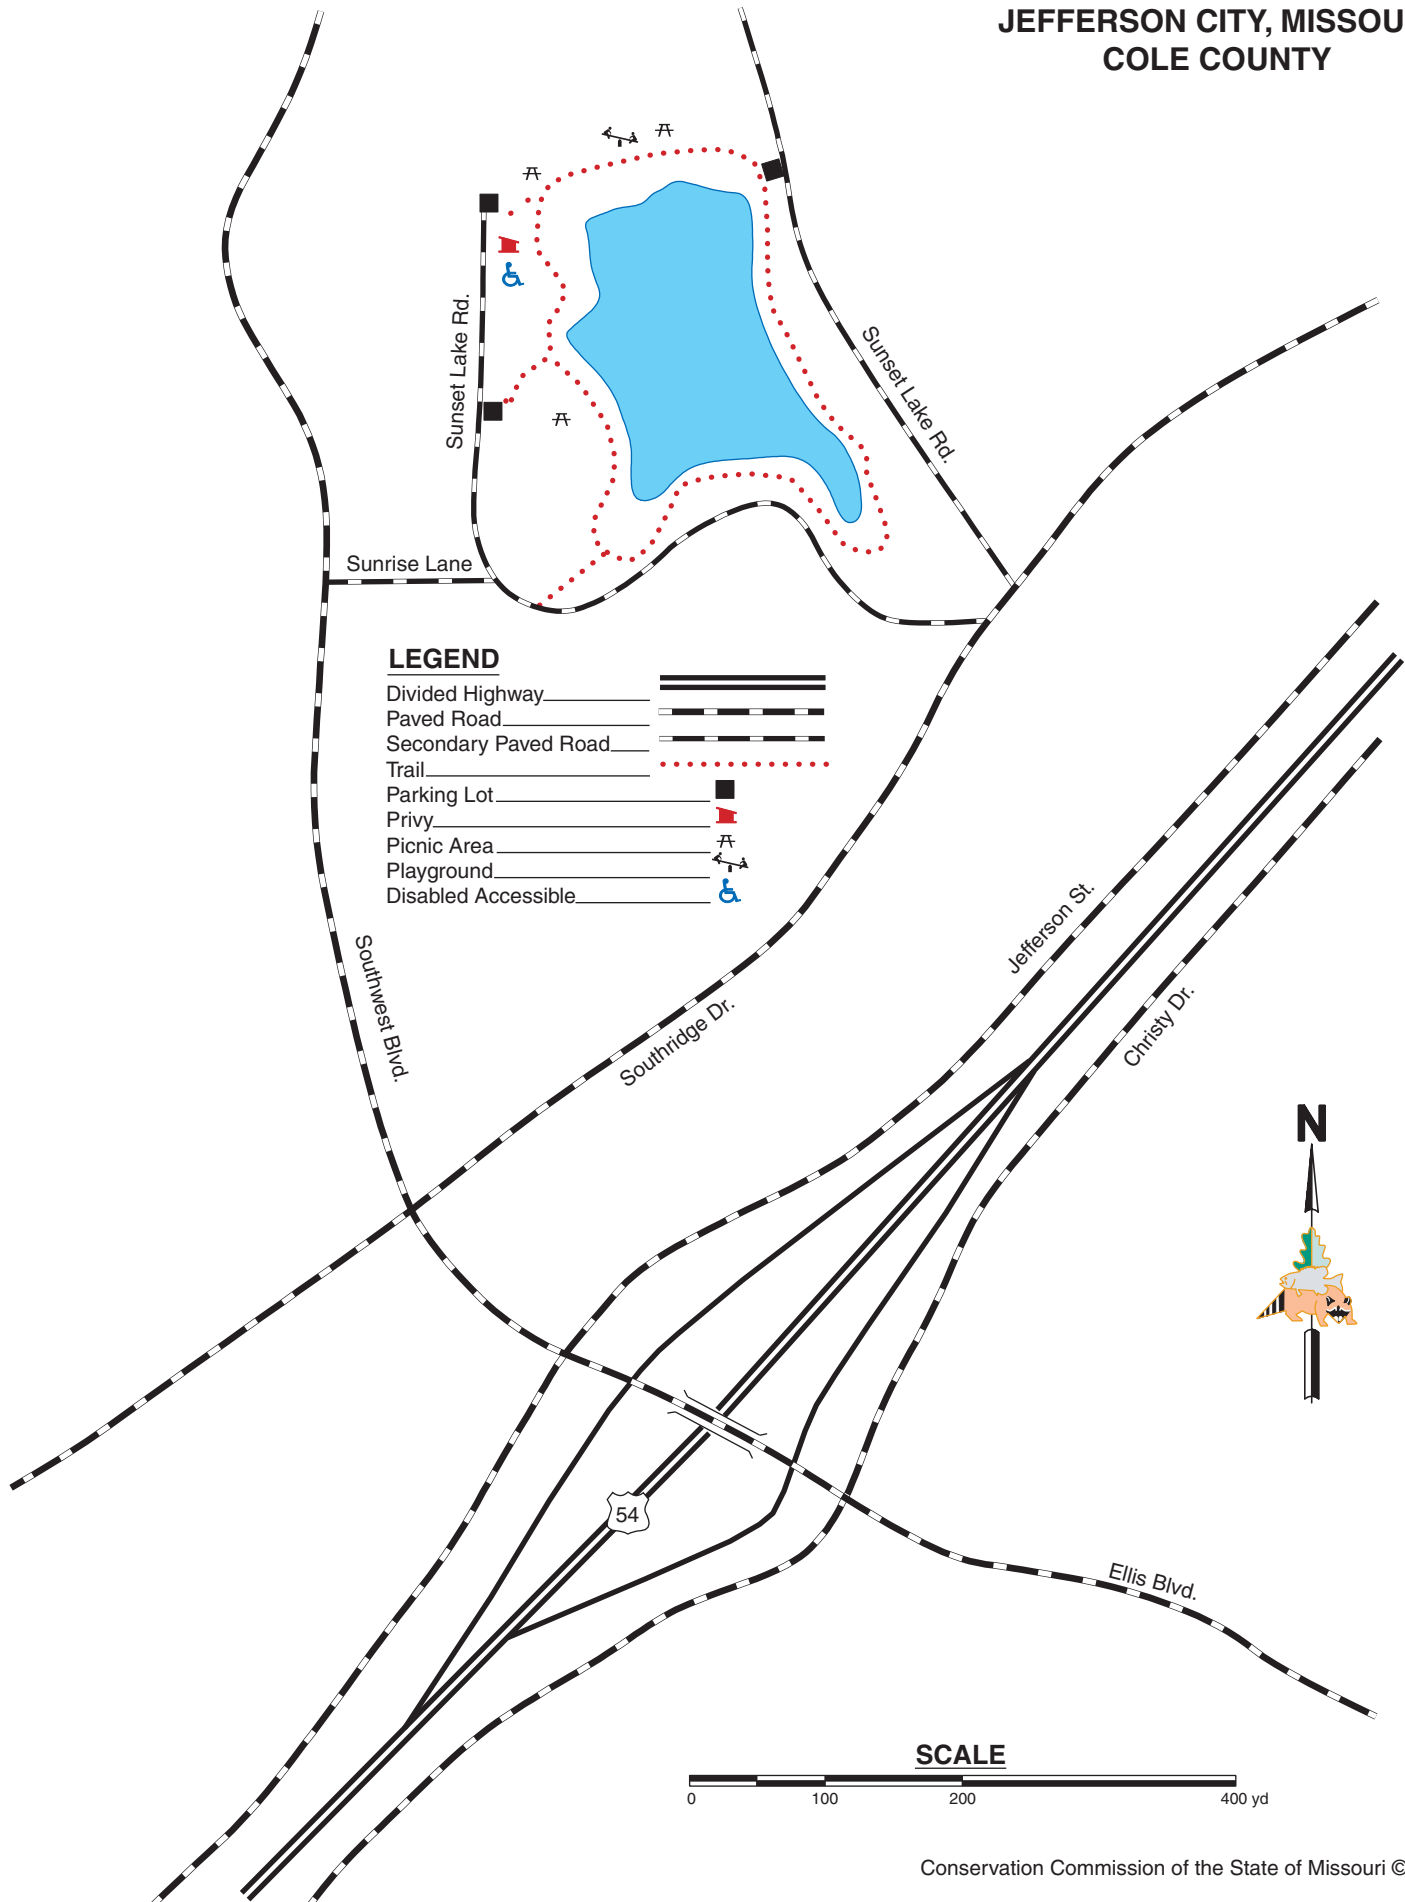

MCKAY PARK LAKE

JEFFERSON CITY, MISSOURI
COLE COUNTY

LEGEND

- Divided Highway
- Paved Road
- Secondary Paved Road
- Trail
- Parking Lot
- Privy
- Picnic Area
- Playground
- Disabled Accessible

SCALE