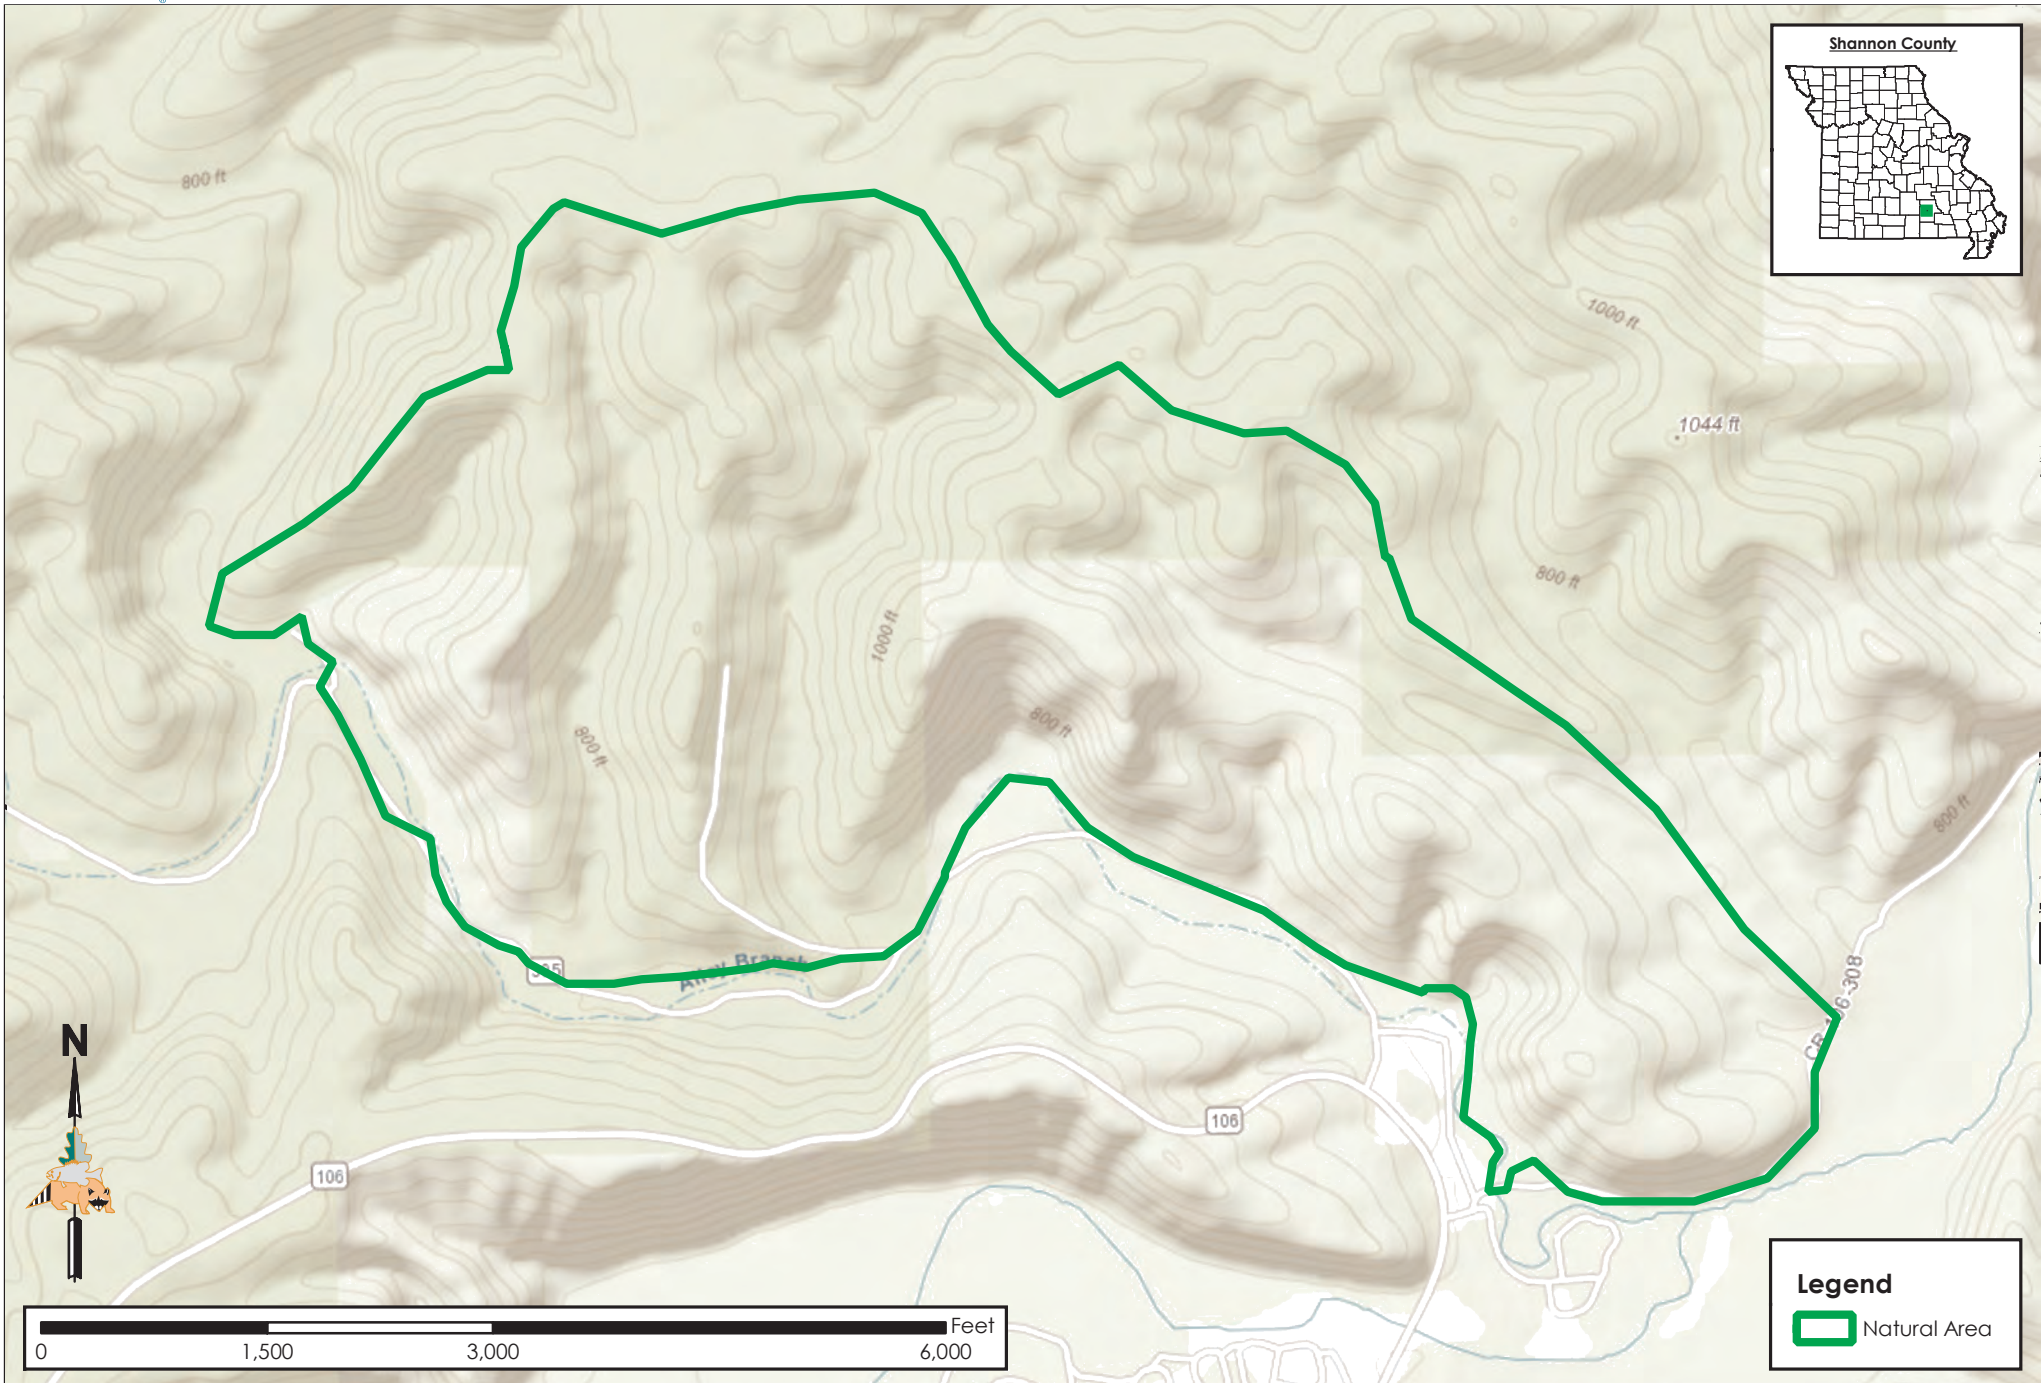

Alley Spring NA

Conservation Commission of the State of Missouri ©

Last Updated - 2/28/2019

MAP DISCLAIMER: Although all data in this map have been compiled by the Missouri Department of Conservation, no warranty, expressed or implied, is made by the department as to the accuracy of the data and related materials. The act of distribution shall not constitute any such warranty, and no responsibility is assumed by the department in the use of these data or related materials.